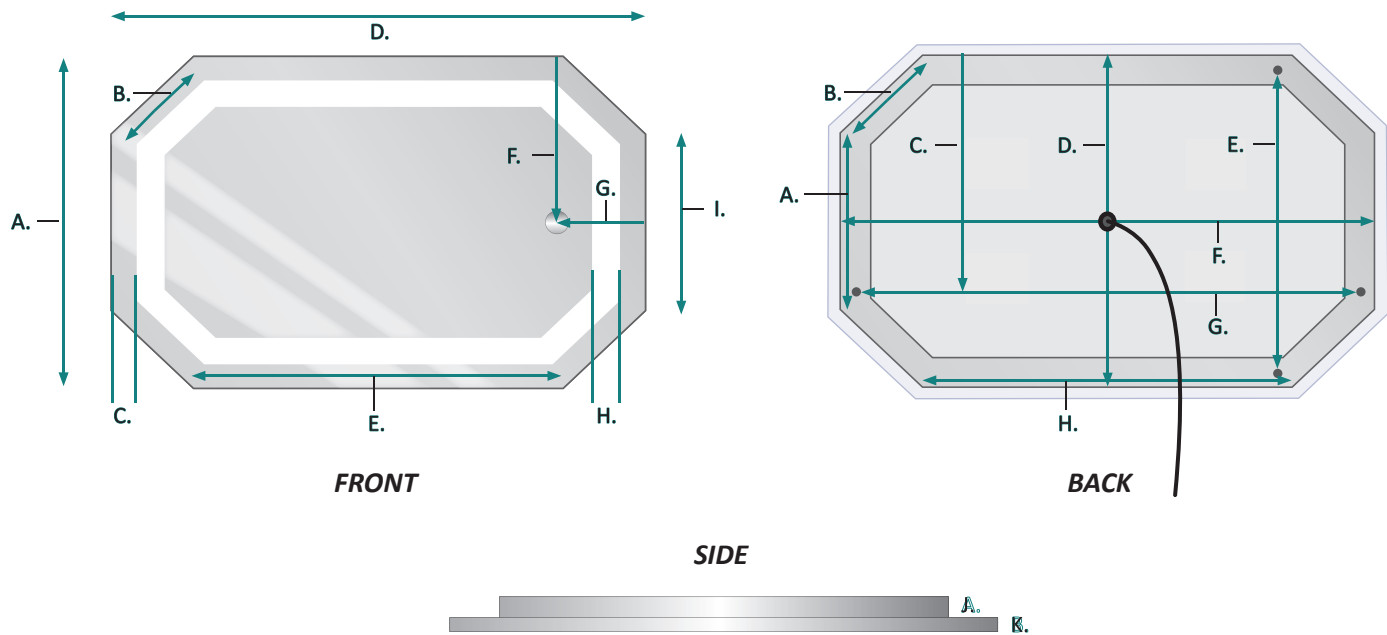

## Dimensions

- Height: 24"
- Width: 42"
- Depth: 1-1/2"