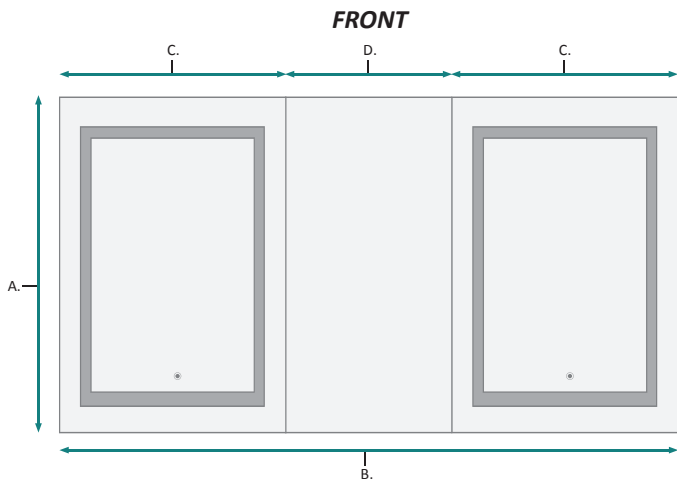

CABINET CONFIGURATION

- Included models in this configuration:
Cabinet 1 = 2436L Cabinet 2=1236R Cabinet 3=2436R

SVANGE 6636DLRR LED Medicine Cabinet - Specification Sheet

SURFACE MOUNT

FRONT & BACKS

MODEL	A	B	C	D	E	F	G	H
SVANGE6636DLRR	36	66-1/4	24	12	36	66-1/4	1-1/8	12

These measurements are for reference, for best results we suggest you measure actual product as small variations in size are possible

RECESSED MOUNT

FRONT & BACKS

MODEL	A	B	C	D	E	F	G
SVANGE6636DLRR	36	66-1/4	24	12	35-1/8	65-1/4	3-1/2