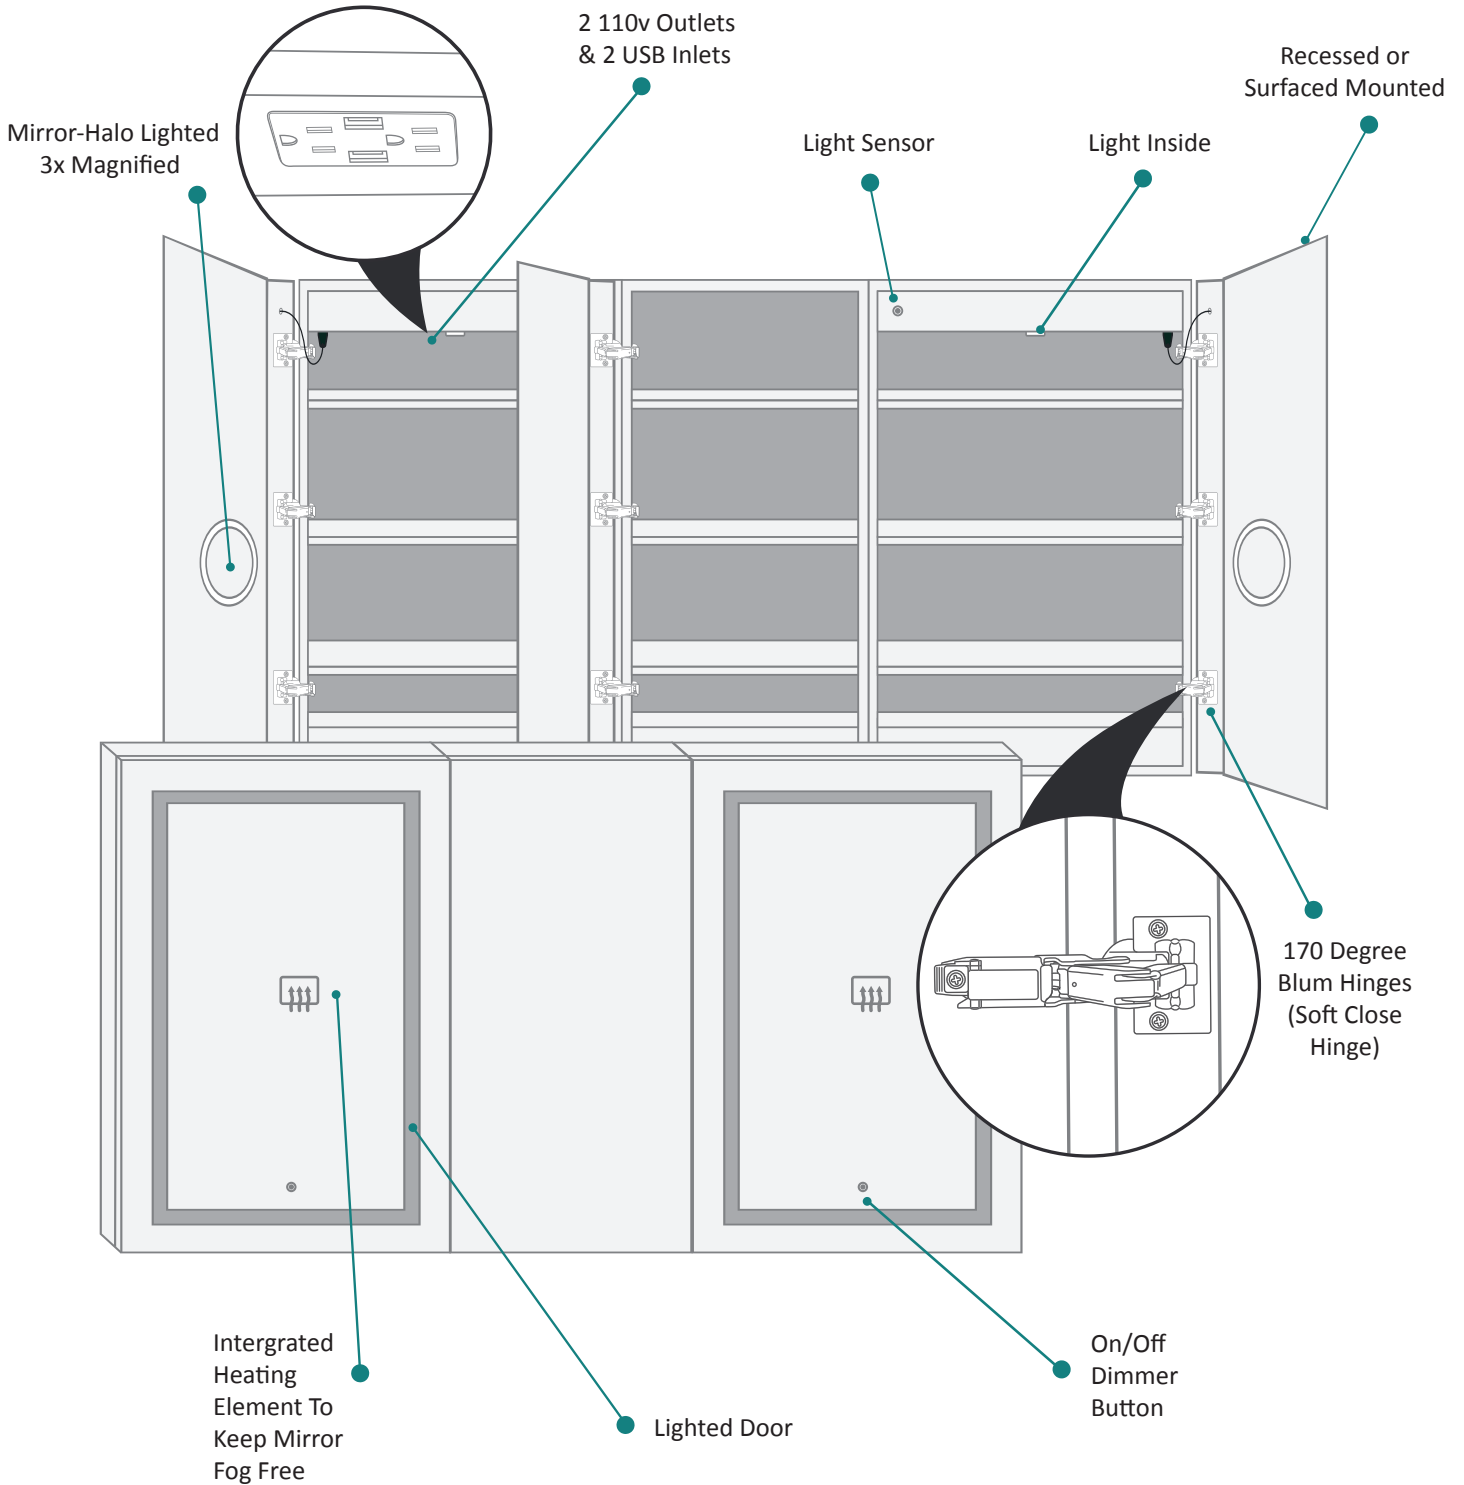

Features

- Dimmable LED task lighting
- Integrated touch sensor control with memory
- Energy efficient LED lighting 5000K
- 3100 Lumens
- CRI 90+
- Integrated Defogger

Construction

- Quality polished edge mirror
- Single phase wire installation
- 5 MM Silver Backed Copper Free
- Installation Either Surface Mount
- (Side Mirror Trim Panels included) or Recessed
- Includes installation hardware

Codes/Standards Applicable

- Conforms to UL Std. 962
- Cert. to CSA Std. C22.2 No.250.0-08
- ETL Intertek 5004931

Electrical System

- 120Vac, 60Hz, 53W
- Electric Current: 0.44A
- Wattage: 53W

Model

- SVANGE 6636DLRR Right & Left Swinging Door
- Included models in this configuration:
Cabinet 1=2436L Cabinet 2=1236R
Cabinet 3=2436R

Electrical System

- Performance Requirements: Contains the required
- Supervisory Circuit with the Auto-Monitoring Function as noted by UL 1310
- Input Voltage: Min 112Vac, Nom 125Vac, Max 137Vac
- Frequency: 60Hz
- Front Receptacle Current: 102-132Vac Nominal 15A
- USB Output Current: 5VDC Nominal 4A

CABINET CONFIGURATION

- Included models in this configuration:
Cabinet 1 = 2436L Cabinet 2=1236R Cabinet 3=2436R

SVANGE 6636DLRR LED Medicine Cabinet - Specification Sheet

SURFACE MOUNT

FRONT & BACKS

MODEL	A	B	C	D	E	F	G	H
SVANGE6636DLRR	36	66-1/4	24	12	36	66-1/4	1-1/8	12