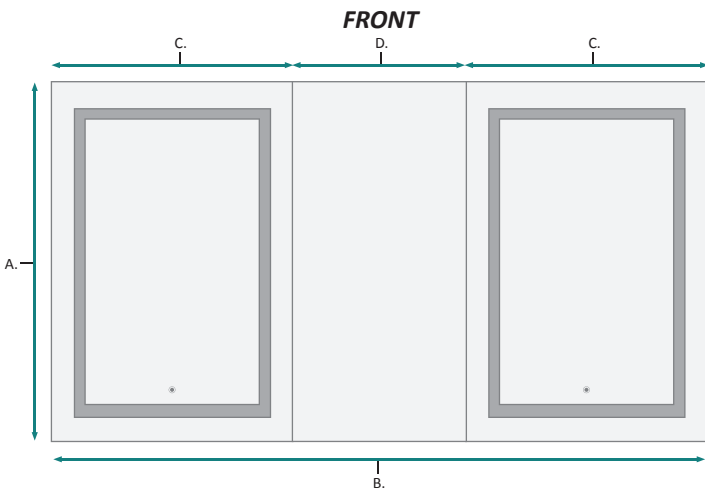

CABINET CONFIGURATION

- Included models in this configuration:
Cabinet 1 = 2436L Cabinet 2=1236R Cabinet 3=2436R

SVANGE 6636DLRR LED Medicine Cabinet - Specification Sheet

SURFACE MOUNT

FRONT & BACKS

MODEL	A	B	C	D	E	F	G	H
SVANGE6636DLRR	36	66-1/4	24	12	36	66-1/4	1-1/8	12

These measurements are for reference, for best results we suggest you measure actual product as small variations in size are possible

RECESSED MOUNT

FRONT & BACKS

MODEL	A	B	C	D	E	F	G
SVANGE6636DLRR	36	66-1/4	24	12	35-1/8	65-1/4	3-1/2

These measurements are for reference, for best results we suggest you measure actual product as small variations in size are possible

RECESS INSTALLATION OPTIONAL ELECTRICAL CORD LOCATIONS

ELECTRICAL CORD LOCATIONS