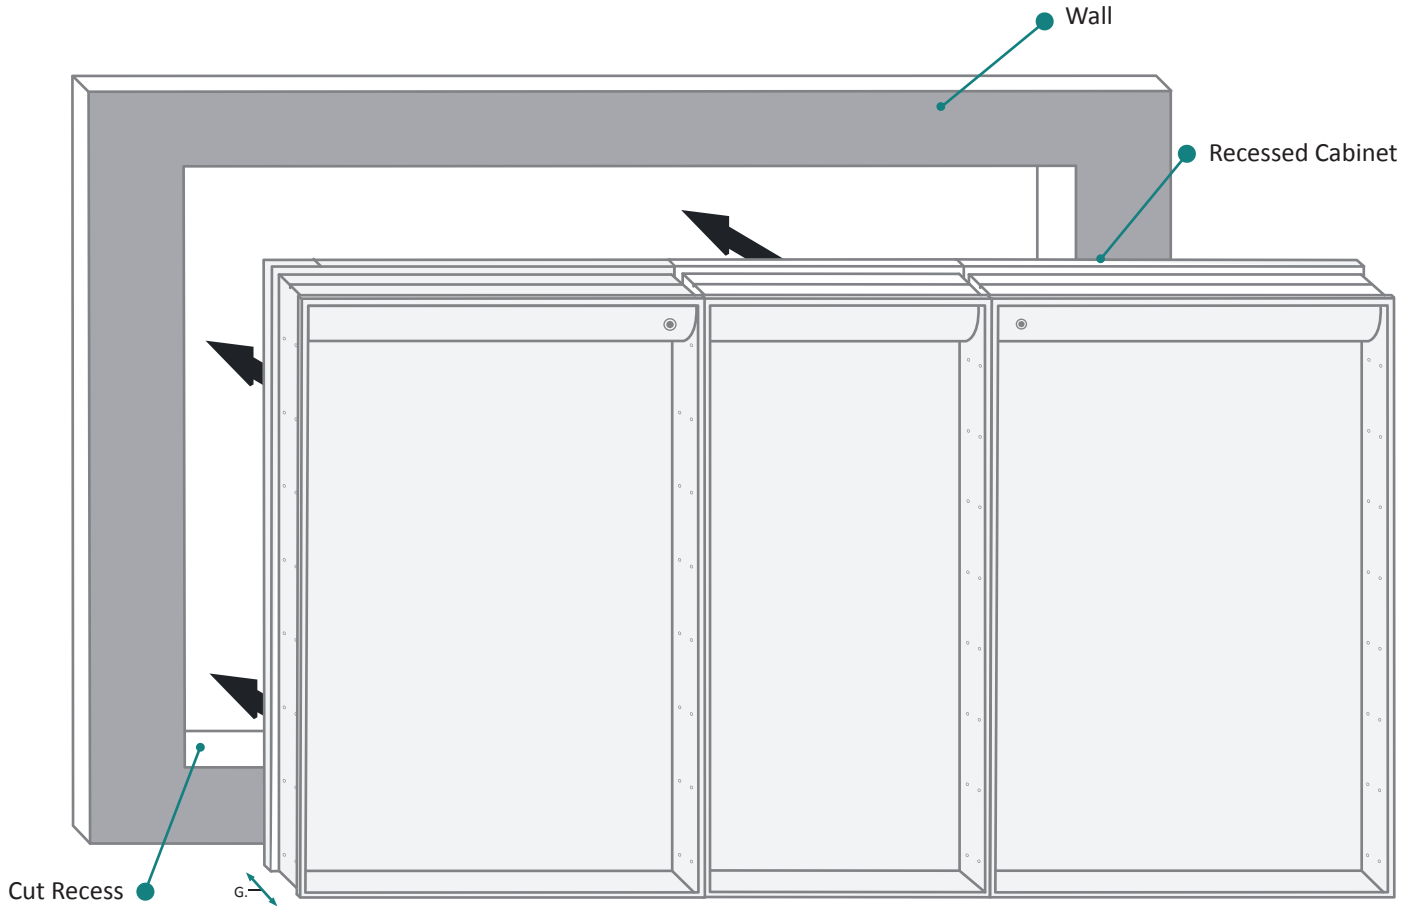

RECESSED MOUNT

FRONT & BACKS

MODEL	A	B	C	D	E	F	G
SVANGE6636DLRR	36	66-1/4	24	12	35-1/8	65-1/4	3-1/2

These measurements are for reference, for best results we suggest you measure actual product as small variations in size are possible