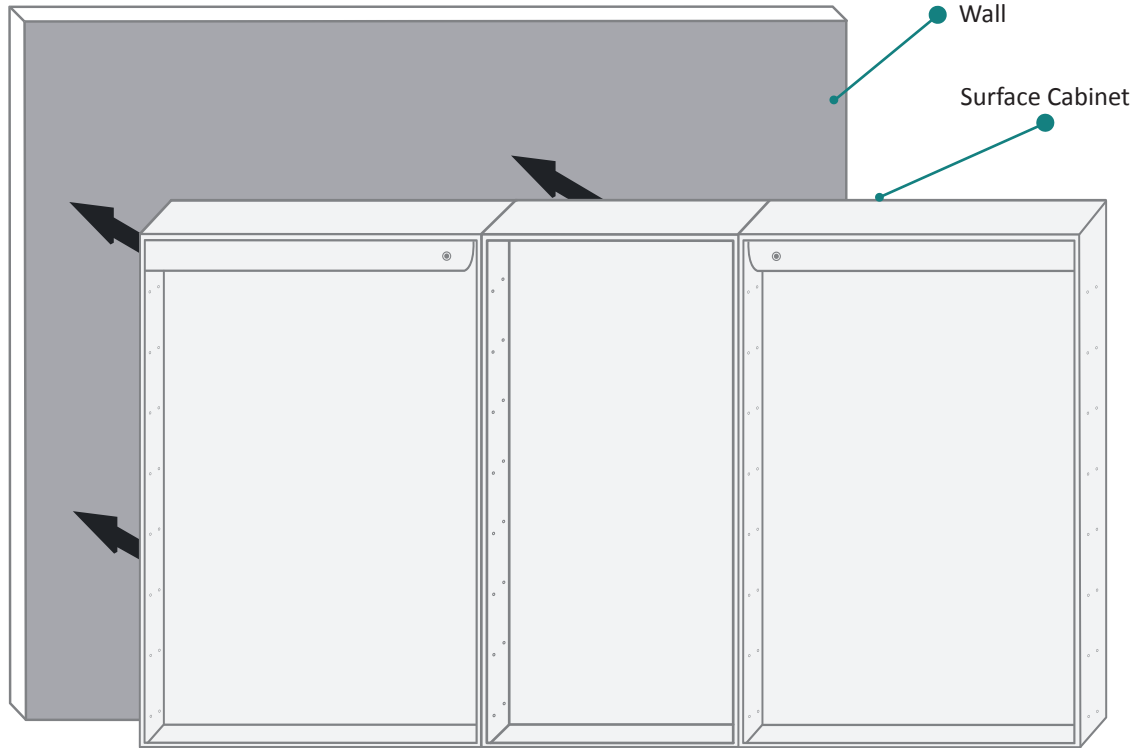

Features

- Dimmable LED task lighting
- Integrated touch sensor control with memory
- Energy efficient LED lighting 5000K
- 3100 Lumens
- CRI 90+
- Integrated Defogger

Construction

- Quality polished edge mirror
- Single phase wire installation
- 5 MM Silver Backed Copper Free
- Installation Either Surface Mount
- (Side Mirror Trim Panels included) or Recessed
- Includes installation hardware

CABINET CONFIGURATION

- Included models in this configuration:
Cabinet 1 = 2436L Cabinet 2=1236R Cabinet 3=2436R

SVANGE 6636DLRR LED Medicine Cabinet - Specification Sheet

SURFACE MOUNT

FRONT & BACKS

MODEL	A	B	C	D	E	F	G	H
SVANGE6636DLRR	36	66-1/4	24	12	36	66-1/4	1-1/8	12