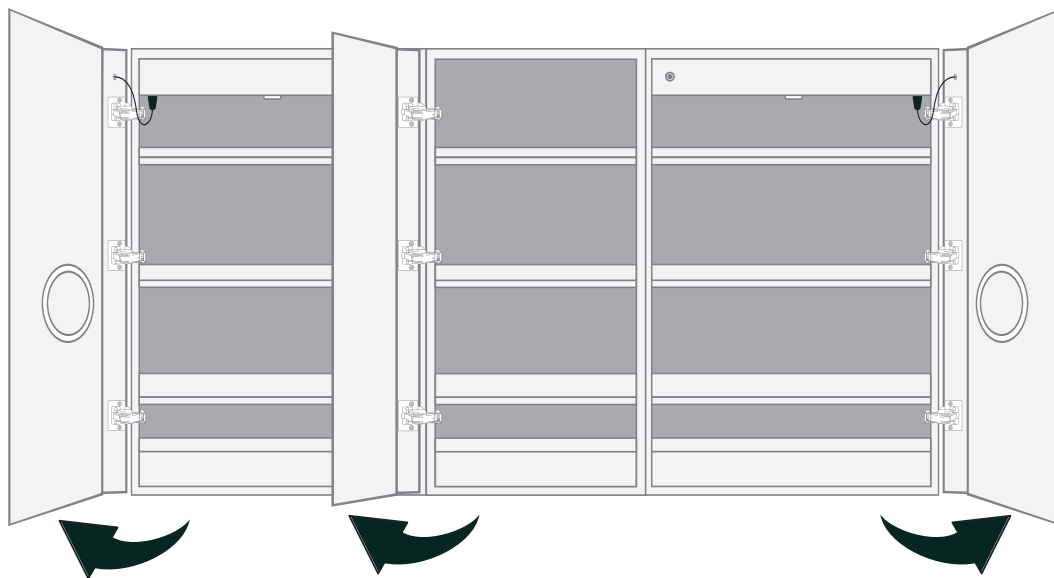

Features

- Dimmable LED task lighting
- Integrated touch sensor control with memory
- Energy efficient LED lighting 5000K
- 3100 Lumens
- CRI 90+
- Integrated Defogger

Construction

- Quality polished edge mirror
- Single phase wire installation
- 5 MM Silver Backed Copper Free
- Installation Either Surface Mount
- (Side Mirror Trim Panels included) or Recessed
- Includes installation hardware

Codes/Standards Applicable

- Conforms to UL Std. 962
- Cert. to CSA Std. C22.2 No.250.0-08
- ETL Intertek 5004931

Electrical System

- 120Vac, 60Hz, 53W
- Electric Current: 0.44A
- Wattage: 53W

Model

- SVANGE 6636DLRR Right & Left Swinging Door
- Included models in this configuration:
Cabinet 1=2436L Cabinet 2=1236R
Cabinet 3=2436R

CABINET CONFIGURATION

- Included models in this configuration:
Cabinet 1 = 2436L Cabinet 2=1236R Cabinet 3=2436R

SVANGE 6636DLRR LED Medicine Cabinet - Specification Sheet

SURFACE MOUNT

FRONT & BACKS

MODEL	A	B	C	D	E	F	G	H
SVANGE6636DLRR	36	66-1/4	24	12	36	66-1/4	1-1/8	12