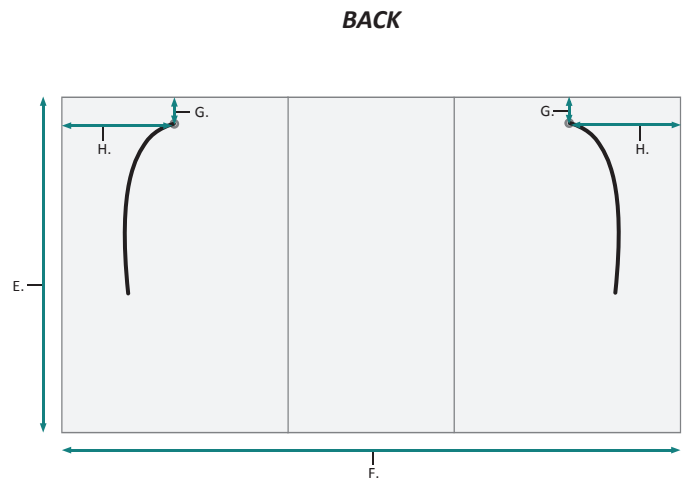

SURFACE MOUNT

FRONT & BACKS

MODEL	A	B	C	D	E	F	G	H
SVANGE6636DLRR	36	66-1/4	24	12	36	66-1/4	1-1/8	12

These measurements are for reference, for best results we suggest you measure actual product as small variations in size are possible