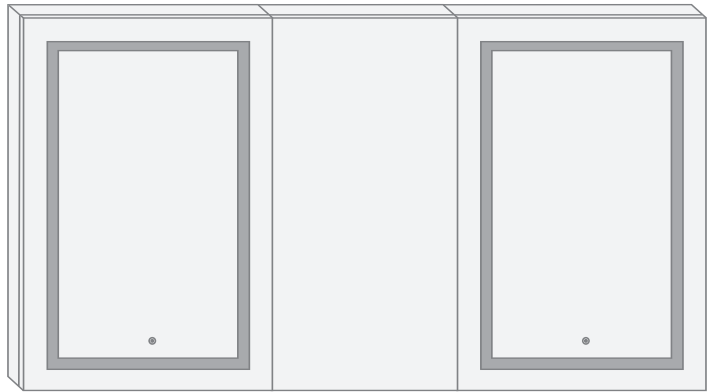

Features

- Dimmable LED task lighting
- Integrated touch sensor control with memory
- Energy efficient LED lighting 5000K
- 3100 Lumens
- CRI 90+
- Integrated Defogger

Construction

- Quality polished edge mirror
- Single phase wire installation
- 5 MM Silver Backed Copper Free
- Installation Either Surface Mount
- (Side Mirror Trim Panels included) or Recessed
- Includes installation hardware

Codes/Standards Applicable

- Conforms to UL Std. 962
- Cert. to CSA Std. C22.2 No.250.0-08
- ETL Intertek 5004931

Electrical System

- 120Vac, 60Hz, 53W
- Electric Current: 0.44A
- Wattage: 53W

Model

- SVANGE 6636DLRR Right & Left Swinging Door
- Included models in this configuration:
Cabinet 1=2436L Cabinet 2=1236R
Cabinet 3=2436R