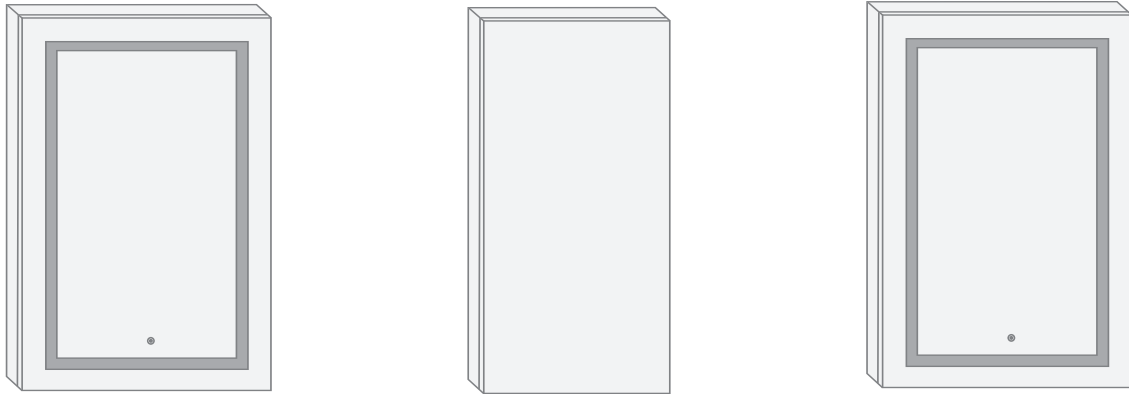

CABINET CONFIGURATION

- Included models in this configuration:
  Cabinet 1 = 2436L Cabinet 2=1236R Cabinet 3=2436R