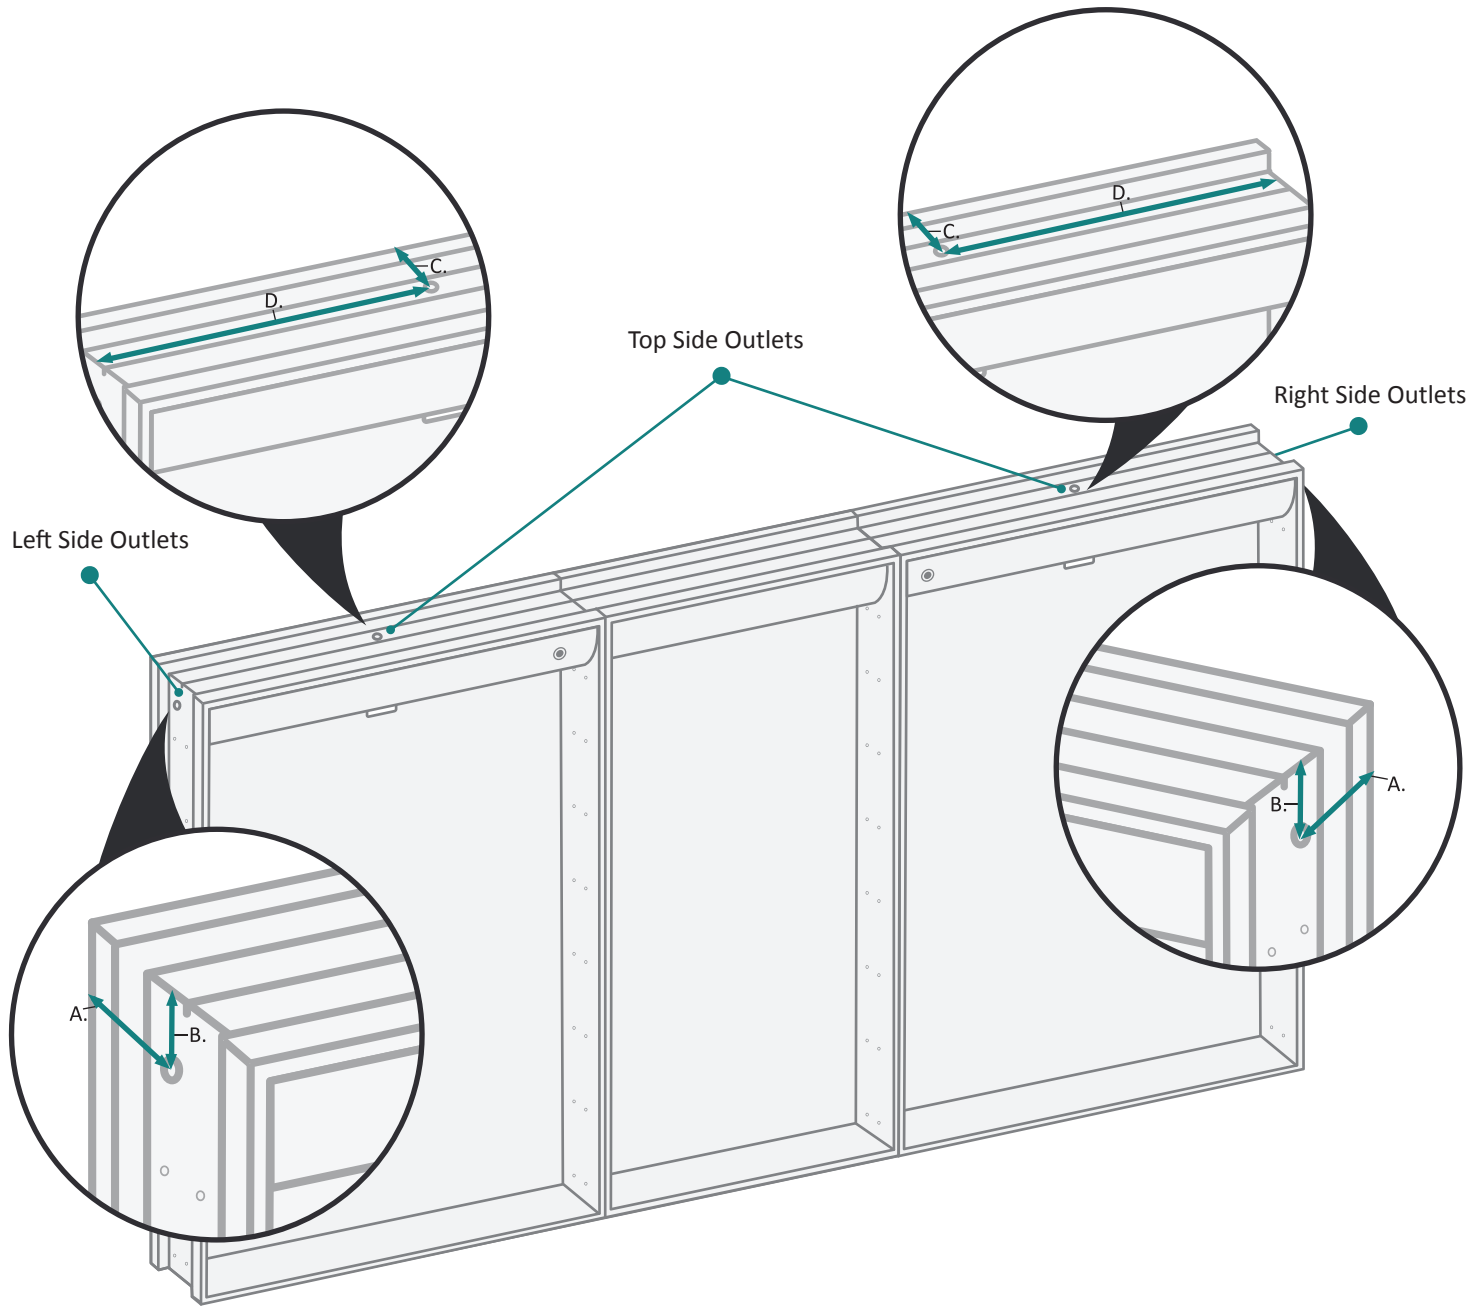

These measurements are for reference, for best results we suggest you measure actual product as small variations in size are possible

RECESSED MOUNT

FRONT & BACKS

MODEL	A	B	C	D	E	F	G
SVANGE6636DLRR	36	66-1/4	24	12	35-1/8	65-1/4	3-1/2

These measurements are for reference, for best results we suggest you measure actual product as small variations in size are possible

RECESS INSTALLATION OPTIONAL ELECTRICAL CORD LOCATIONS

ELECTRICAL CORD LOCATIONS