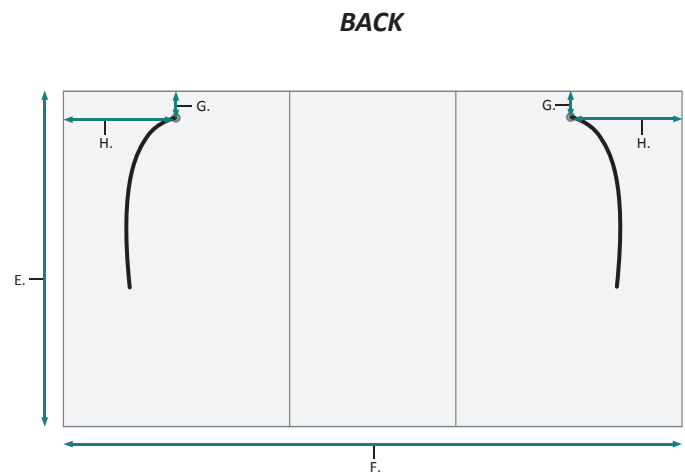

SURFACE MOUNT

FRONT & BACKS

MODEL	A	B	C	D	E	F	G	H
SVANGE6636DLLR	36	66	24	18	34-1/2	61-1/2	1-1/8	11-1/4

These measurements are for reference, for best results we suggest you measure actual product as small variations in size are possible