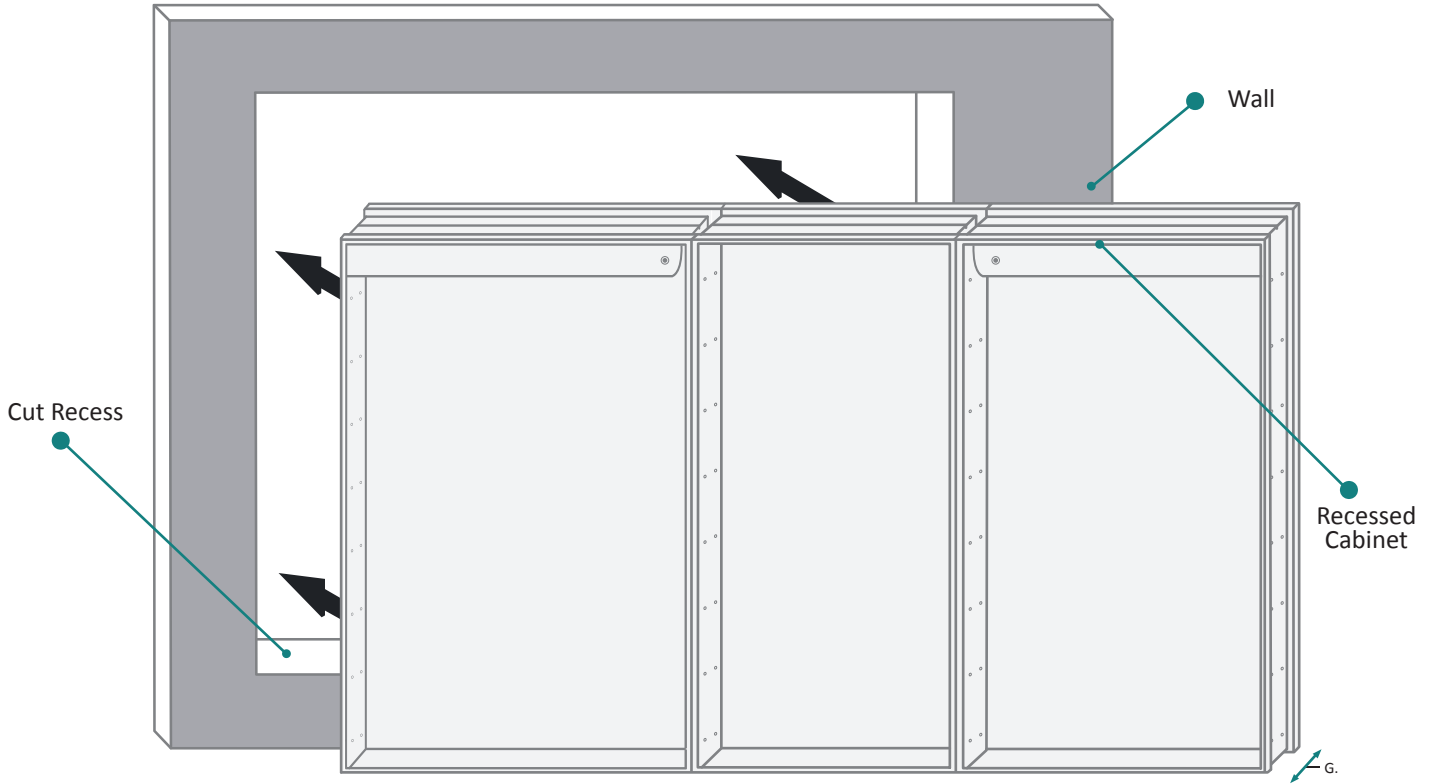

RECESSED MOUNT

FRONT & BACKS

MODEL	A	B	C	D	E	F	G
SVANGE6636DLLR	36	66	24	18	34-1/2	61-1/2	3-7/8

These measurements are for reference, for best results we suggest you measure actual product as small variations in size are possible