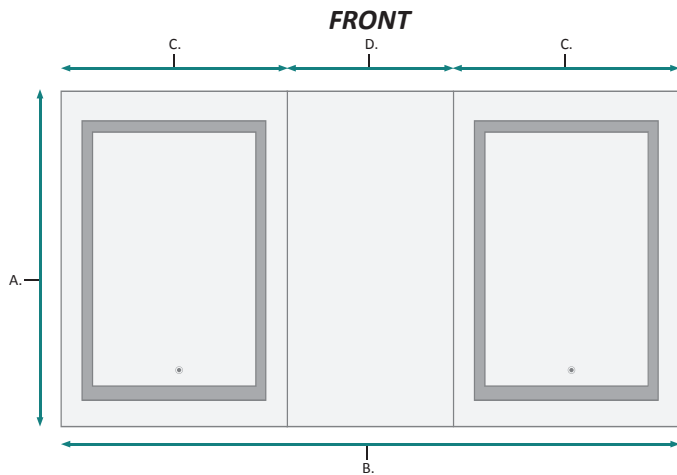

CABINET CONFIGURATION

- Included models in this configuration:
Cabinet 1 = 2436L Cabinet 2=1236L Cabinet 3=2436R

SVANGE 6636DLLR LED Medicine Cabinet - Specification Sheet

SURFACE MOUNT

FRONT & BACKS

MODEL	A	B	C	D	E	F	G	H
SVANGE6636DLLR	36	66	24	18	34-1/2	61-1/2	1-1/8	11-1/4

These measurements are for reference, for best results we suggest you measure actual product as small variations in size are possible

RECESSED MOUNT

FRONT & BACKS

MODEL	A	B	C	D	E	F	G
SVANGE6636DLLR	36	66	24	18	34-1/2	61-1/2	3-7/8

These measurements are for reference, for best results we suggest you measure actual product as small variations in size are possible

RECESS INSTALLATION OPTIONAL ELECTRICAL CORD LOCATIONS

ELECTRICAL CORD LOCATIONS