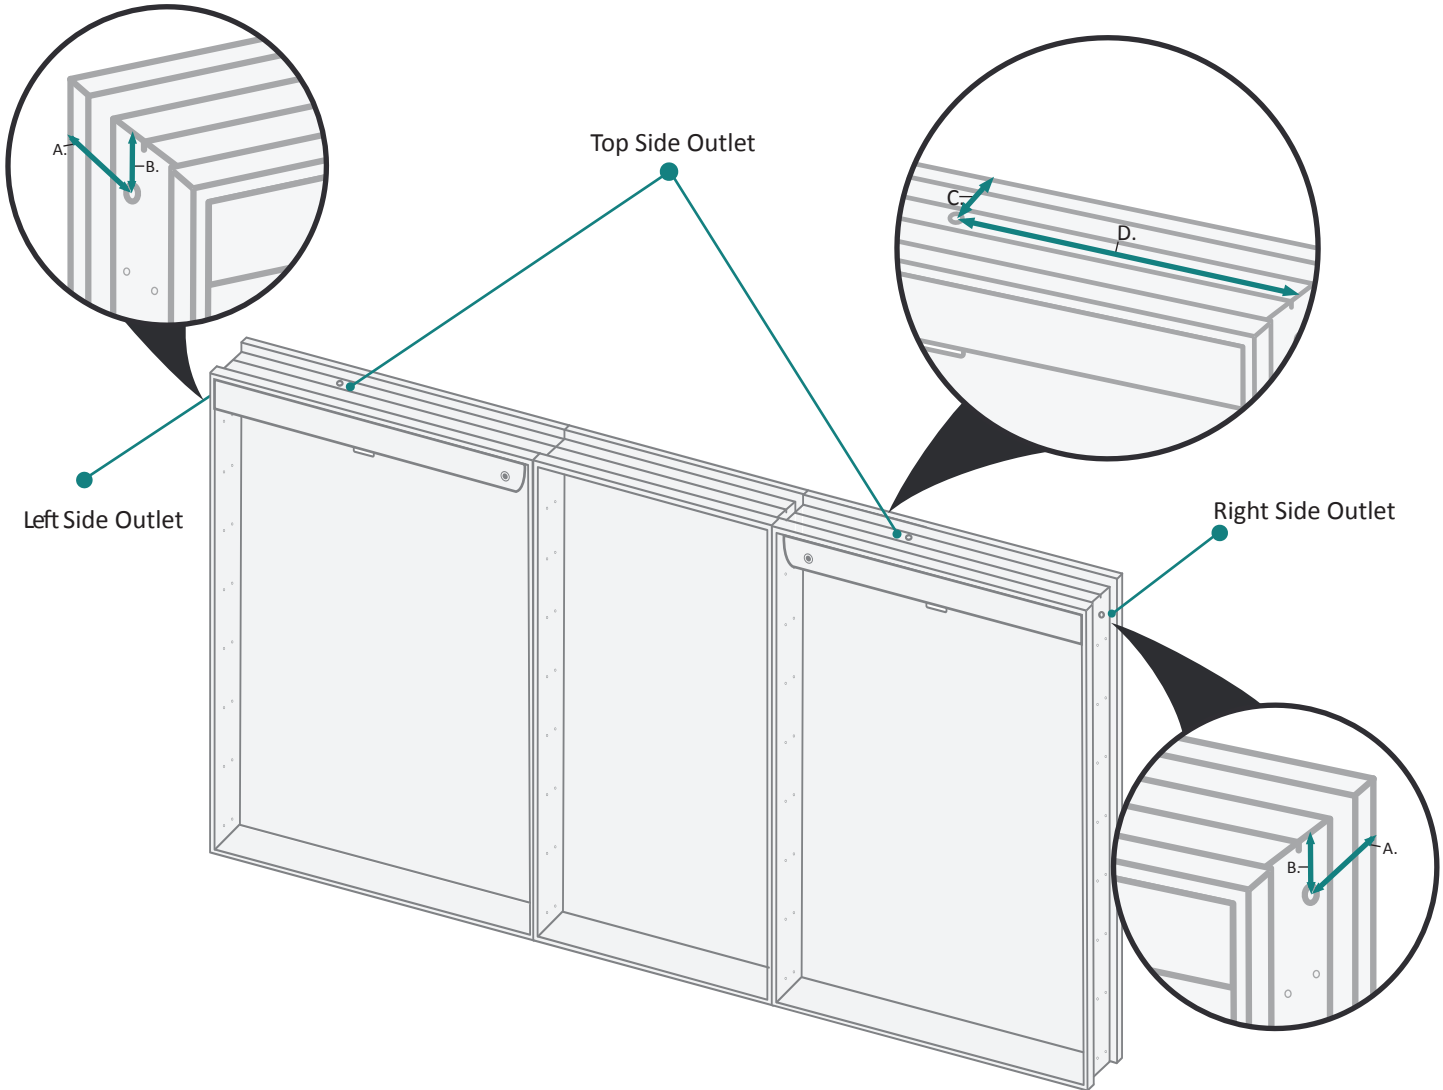

These measurements are for reference, for best results we suggest you measure actual product as small variations in size are possible

RECESSED MOUNT

FRONT & BACKS

MODEL	A	B	C	D	E	F	G
SVANGE6636DLLR	36	66	24	18	34-1/2	61-1/2	3-7/8

These measurements are for reference, for best results we suggest you measure actual product as small variations in size are possible

RECESS INSTALLATION OPTIONAL ELECTRICAL CORD LOCATIONS

ELECTRICAL CORD LOCATIONS