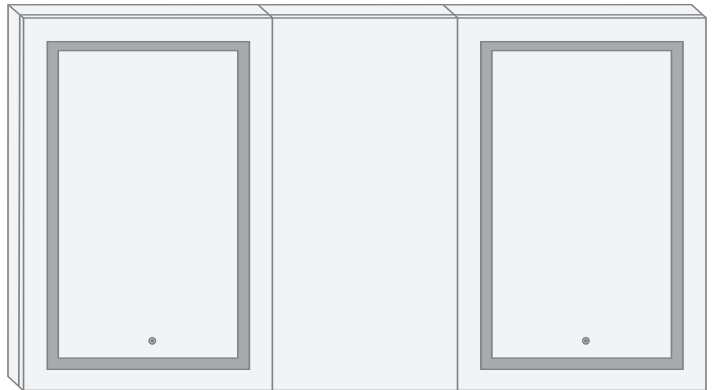

Features

- Dimmable LED task lighting
- Integrated touch sensor control with memory
- Energy efficient LED lighting 5000K
- 3100 Lumens
- CRI 90+
- Integrated Defogger

Construction

- Quality polished edge mirror
- Single phase wire installation
- 5 MM Silver Backed Copper Free
- Installation Either Surface Mount
- (Side Mirror Trim Panels included) or Recessed
- Includes installation hardware

Codes/Standards Applicable

- Conforms to UL Std. 962
- Cert. to CSA Std. C22.2 No.250.0-08
- ETL Intertek 5004931

Electrical System

- 120Vac, 60Hz, 53W
- Electric Current: 0.44A
- Wattage: 53W

Model

- SVANGE 6636DLLR Right & Left Swinging Door
- Included models in this configuration:
Cabinet 1=2436L Cabinet 2=2436R
Cabinet 3=1236L