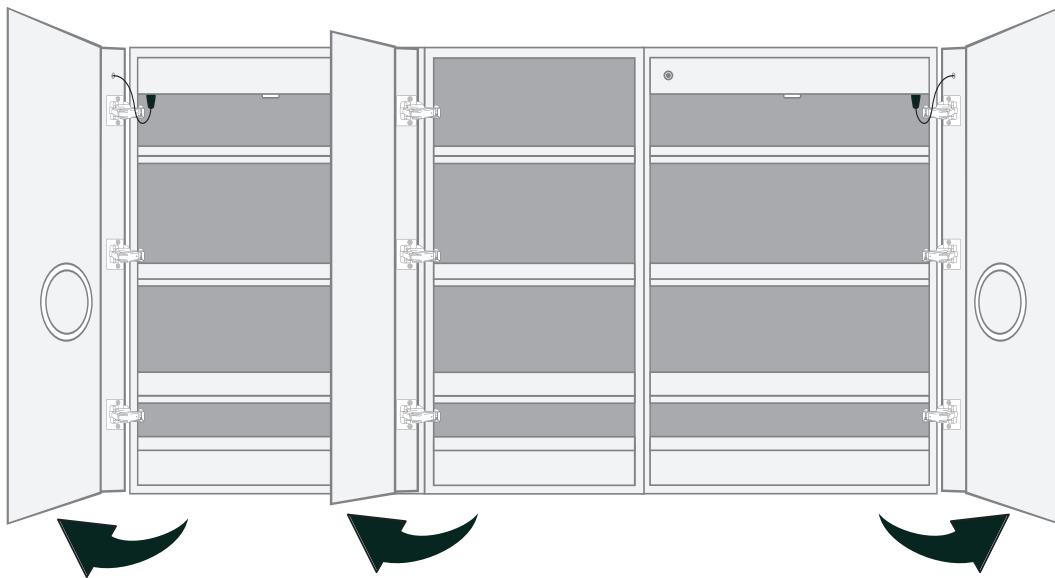

Features

- Dimmable LED task lighting
- Integrated touch sensor control with memory
- Energy efficient LED lighting 5000K
- 3100 Lumens
- CRI 90+
- Integrated Defogger

Construction

- Quality polished edge mirror
- Single phase wire installation
- 5 MM Silver Backed Copper Free
- Installation Either Surface Mount
- (Side Mirror Trim Panels included) or Recessed
- Includes installation hardware

Codes/Standards Applicable

- Conforms to UL Std. 962
- Cert. to CSA Std. C22.2 No.250.0-08
- ETL Intertek 5004931

Electrical System

- 120Vac, 60Hz, 53W
- Electric Current: 0.44A
- Wattage: 53W

Model

- SVANGE 6636DLLR Right & Left Swinging Door
- Included models in this configuration:
Cabinet 1=2436L Cabinet 2=2436R
Cabinet 3=1236L

CABINET CONFIGURATION

- Included models in this configuration:
Cabinet 1 = 2436L Cabinet 2=1236L Cabinet 3=2436R

SVANGE 6636DLLR LED Medicine Cabinet - Specification Sheet

SURFACE MOUNT

FRONT & BACKS

MODEL	A	B	C	D	E	F	G	H
SVANGE6636DLLR	36	66	24	18	34-1/2	61-1/2	1-1/8	11-1/4