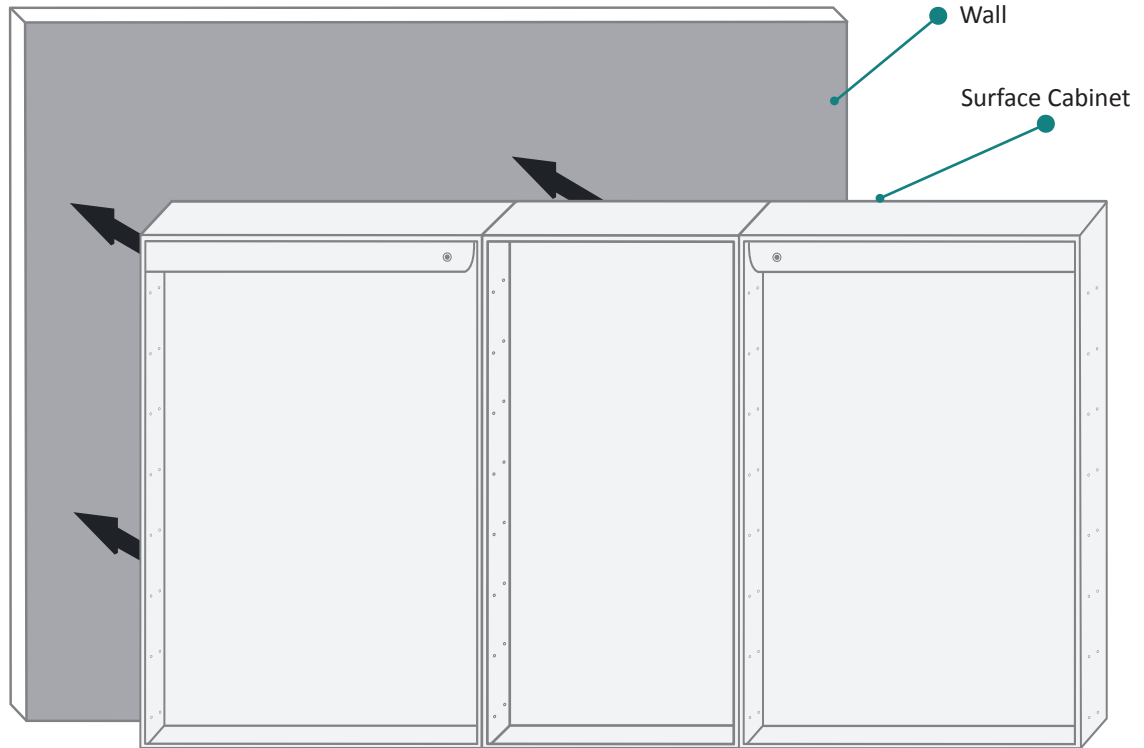

Features

- Dimmable LED task lighting
- Integrated touch sensor control with memory
- Energy efficient LED lighting 5000K
- 3100 Lumens
- CRI 90+
- Integrated Defogger

Construction

- Quality polished edge mirror
- Single phase wire installation
- 5 MM Silver Backed Copper Free
- Installation Either Surface Mount
- (Side Mirror Trim Panels included) or Recessed
- Includes installation hardware

CABINET CONFIGURATION

- Included models in this configuration:
Cabinet 1 = 2436L Cabinet 2=1236L Cabinet 3=2436R

SVANGE 6636DLLR LED Medicine Cabinet - Specification Sheet

SURFACE MOUNT

FRONT & BACKS

MODEL	A	B	C	D	E	F	G	H
SVANGE6636DLLR	36	66	24	18	34-1/2	61-1/2	1-1/8	11-1/4