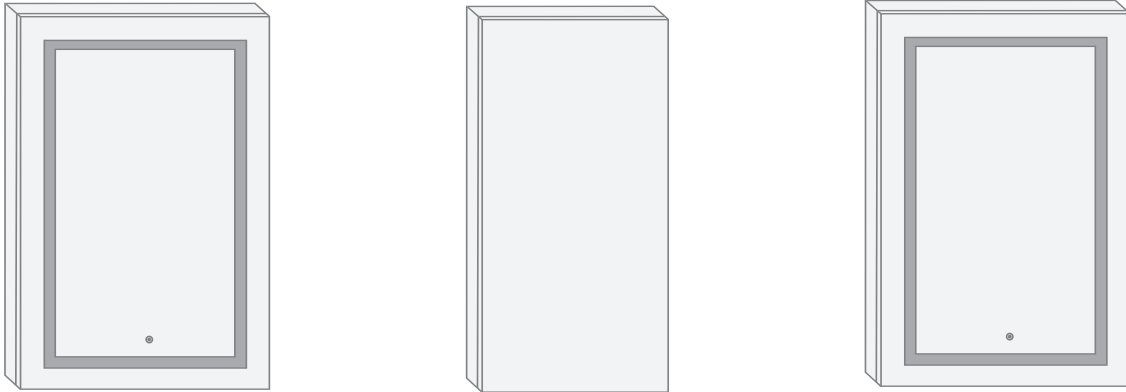

Features

- Dimmable LED task lighting
- Integrated touch sensor control with memory
- Energy efficient LED lighting 5000K
- 3100 Lumens
- CRI 90+
- Integrated Defogger

Construction

- Quality polished edge mirror
- Single phase wire installation
- 5 MM Silver Backed Copper Free
- Installation Either Surface Mount
- (Side Mirror Trim Panels included) or Recessed
- Includes installation hardware

Codes/Standards Applicable

- Conforms to UL Std. 962
- Cert. to CSA Std. C22.2 No.250.0-08
- ETL Intertek 5004931

Electrical System

- 120Vac, 60Hz, 53W
- Electric Current: 0.44A
- Wattage: 53W

Model

- SVANGE 6636DLLR Right & Left Swinging Door
- Included models in this configuration:
Cabinet 1=2436L Cabinet 2=2436R
Cabinet 3=1236L

CABINET CONFIGURATION

- Included models in this configuration:
Cabinet 1 = 2436L Cabinet 2=1236L Cabinet 3=2436R

SVANGE 6636DLLR LED Medicine Cabinet - Specification Sheet

SURFACE MOUNT

FRONT & BACKS

MODEL	A	B	C	D	E	F	G	H
SVANGE6636DLLR	36	66	24	18	34-1/2	61-1/2	1-1/8	11-1/4