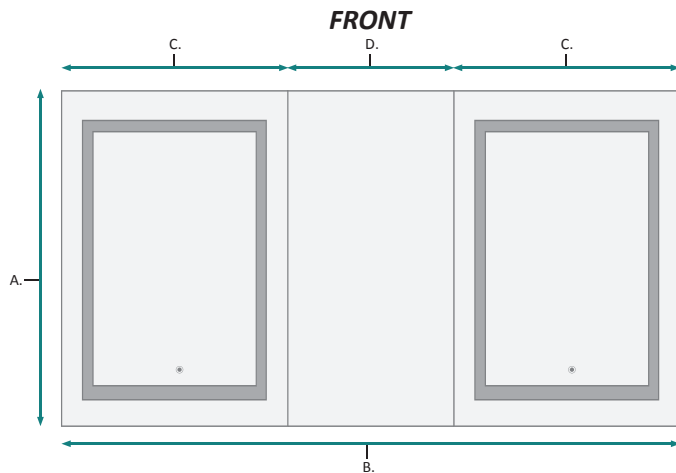

CABINET CONFIGURATION

- Included models in this configuration:
Cabinet 1 = 2436L Cabinet 2=1236L Cabinet 3=2436R

SVANGE 6636DLLR LED Medicine Cabinet - Specification Sheet

SURFACE MOUNT

FRONT & BACKS

MODEL	A	B	C	D	E	F	G	H
SVANGE6636DLLR	36	66	24	18	34-1/2	61-1/2	1-1/8	11-1/4

These measurements are for reference, for best results we suggest you measure actual product as small variations in size are possible

RECESSED MOUNT

FRONT & BACKS

MODEL	A	B	C	D	E	F	G
SVANGE6636DLLR	36	66	24	18	34-1/2	61-1/2	3-7/8