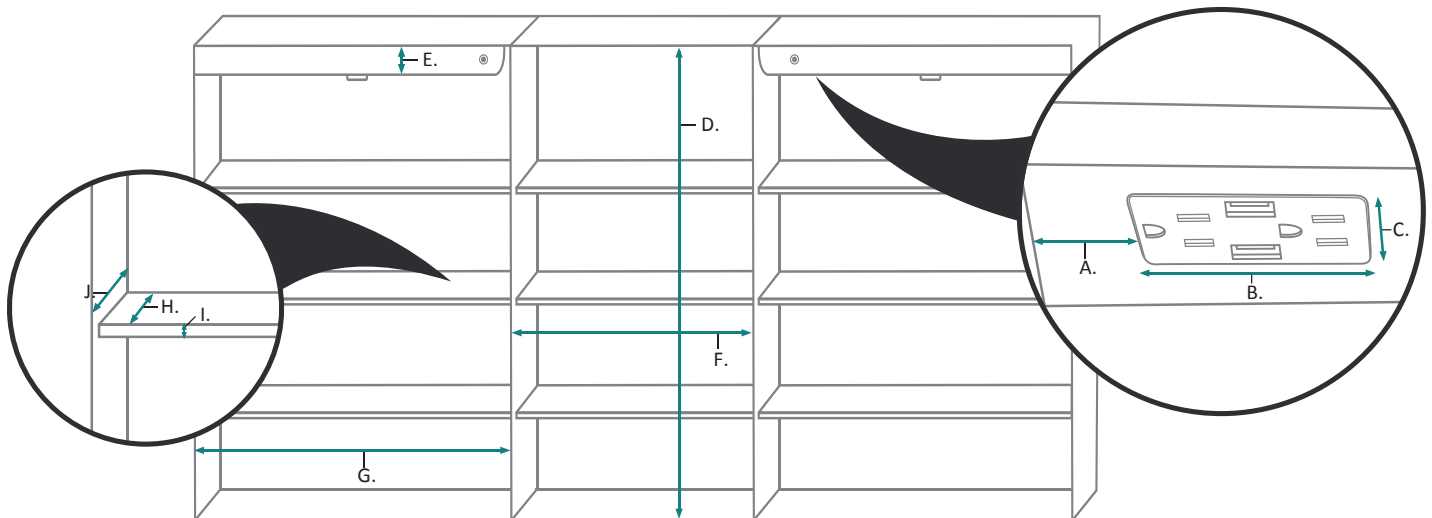

INTERIOR CABINET

MODEL	A	B	C	D	E	F	G	H	I	J
SVANGE6636DLLR	3-3/4	5-5/8	1-1/4	34-1/2	2-1/4	16-1/2	22-1/2	2-3/8	3/8	3-5/8

These measurements are for reference, for best results we suggest you measure actual product as small variations in size are possible