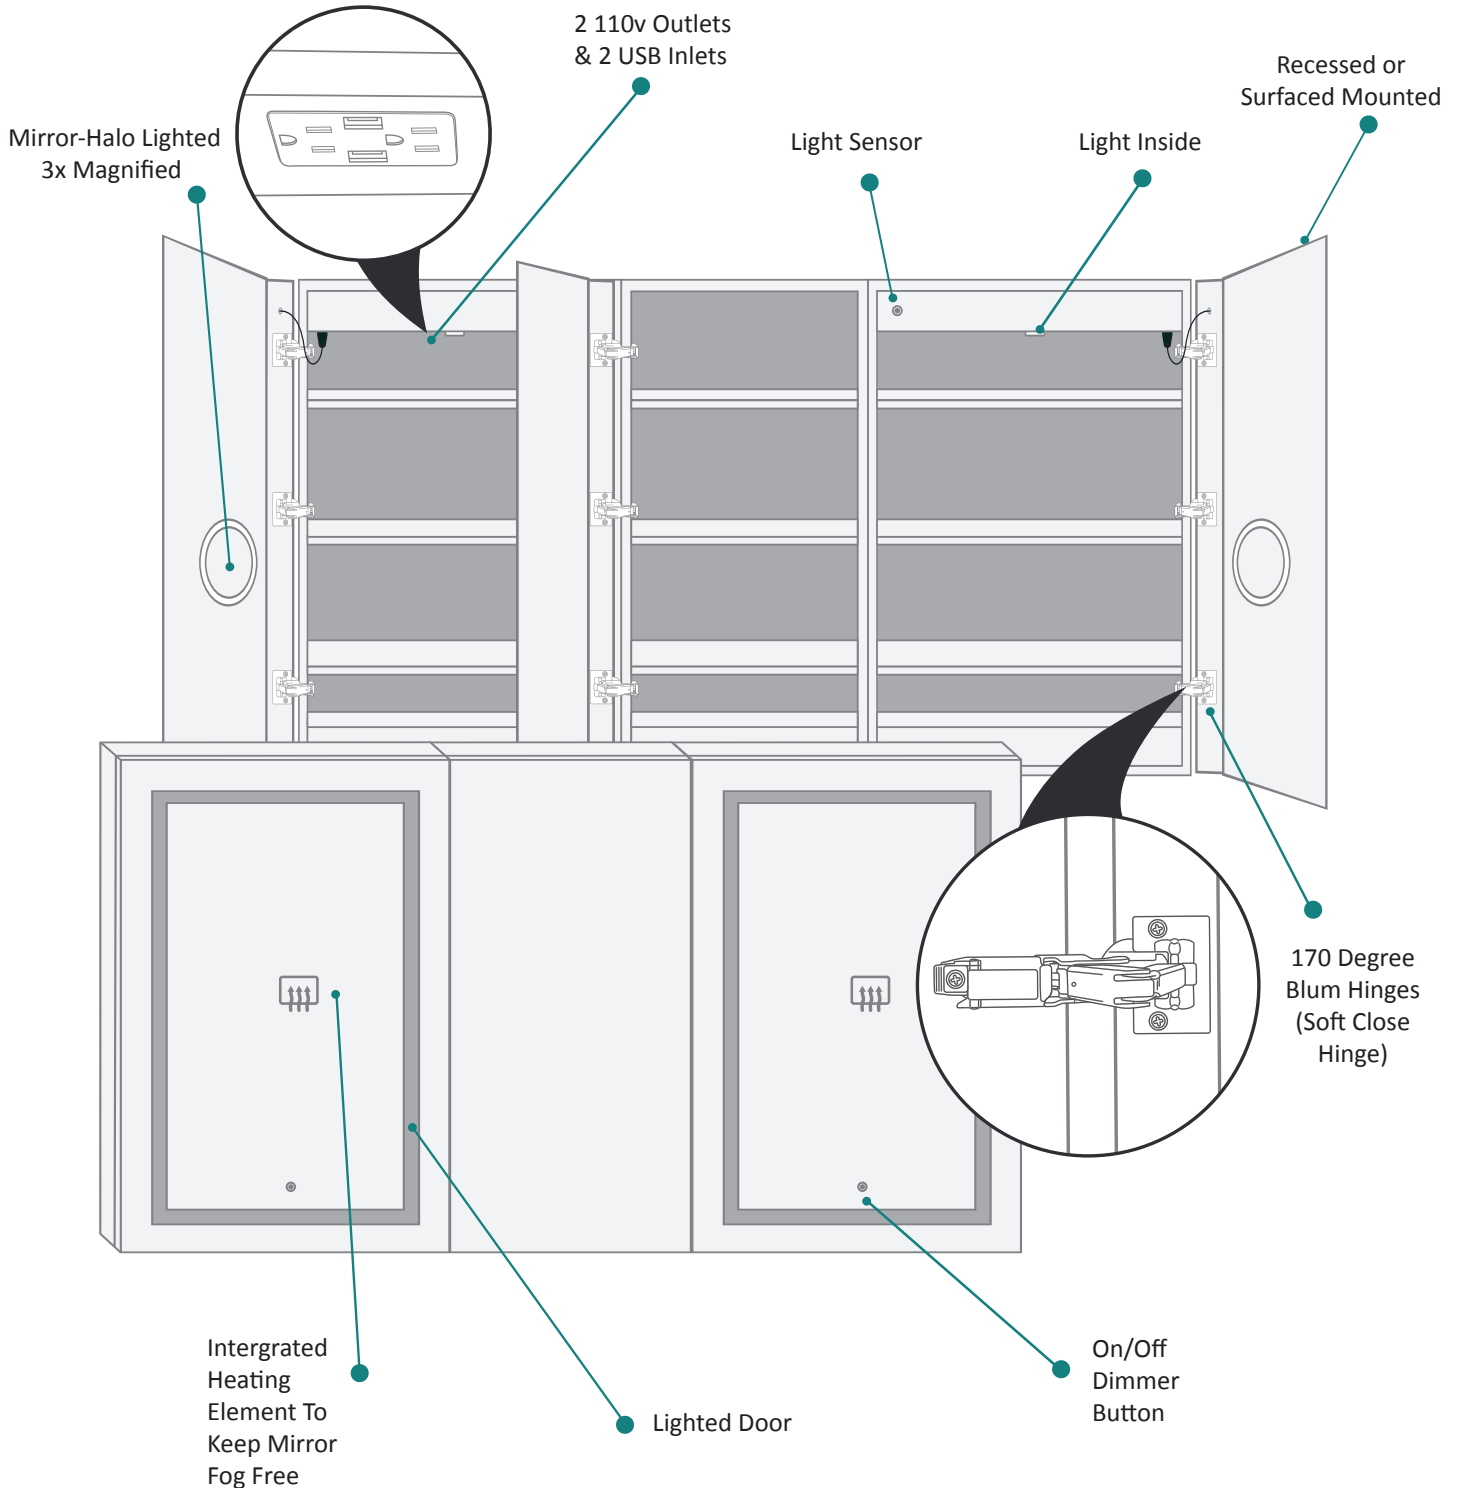

Features

- Dimmable LED task lighting
- Integrated touch sensor control with memory
- Energy efficient LED lighting 5000K
- 3100 Lumens
- CRI 90+
- Integrated Defogger

Construction

- Quality polished edge mirror
- Single phase wire installation
- 5 MM Silver Backed Copper Free
- Installation Either Surface Mount
- (Side Mirror Trim Panels included) or Recessed
- Includes installation hardware

Electrical System

- Performance Requirements: Contains the required
- Supervisory Circuit with the Auto-Monitoring Function as noted by UL 1310
- Input Voltage: Min 112Vac, Nom 125Vac, Max 137Vac
- Frequency: 60Hz
- Front Receptacle Current: 102-132Vac Nominal 15A
- USB Output Current: 5VDC Nominal 4A

CABINET CONFIGURATION

- Included models in this configuration:
Cabinet 1 = 2436L Cabinet 2=1236L Cabinet 3=2436R

SVANGE 6636DLLR LED Medicine Cabinet - Specification Sheet

SURFACE MOUNT

FRONT & BACKS

MODEL	A	B	C	D	E	F	G	H
SVANGE6636DLLR	36	66	24	18	34-1/2	61-1/2	1-1/8	11-1/4