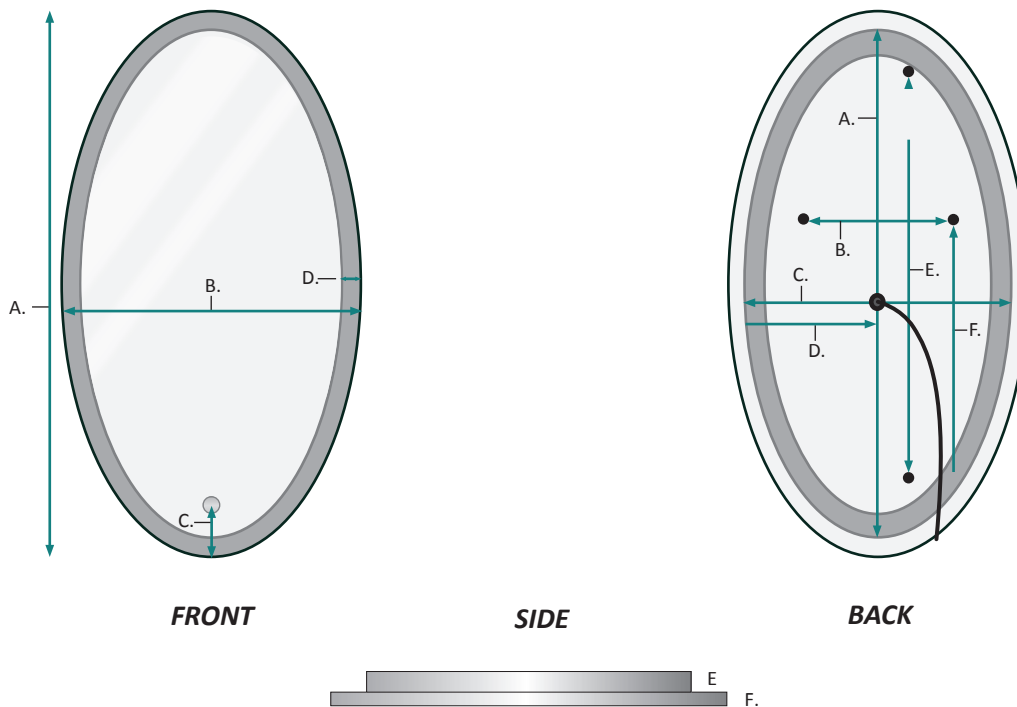

SOL 2444 Wall Mirror - Specification Sheet

Features

- Dimmable LED task lighting
- Integrated touch sensor control with memory
- Energy efficient LED lighting 5000K
- 2240 Lumens
- CRI 90+
- Integrated Defogger

Electrical System

- 120Vac, 60Hz, 57.5W
- Electric Current: 0.48A
- Wattage: 57.5W

Model

- SOL 2444

SOL 2444 Wall Mirror - Specification Sheet

Dimensions

- Height: 44"
- Width: 24"
- Depth: 1-11/16"

SKU

- Name: SOL2444
- Height: 44"
- Width: 24"
- Weight: 20lbs
- Shipping weight: 25lbs

FRONT & SIDE

MODEL	A	B	C	D	E	F
SOL2444	44	24	4-1/2	1-1/4	1-1/2	3/16

BACK

MODEL	A	B	C	D	E	F
SOL2444	40-1/2	15-1/2	20-1/2	10-1/4	22-3/8	15