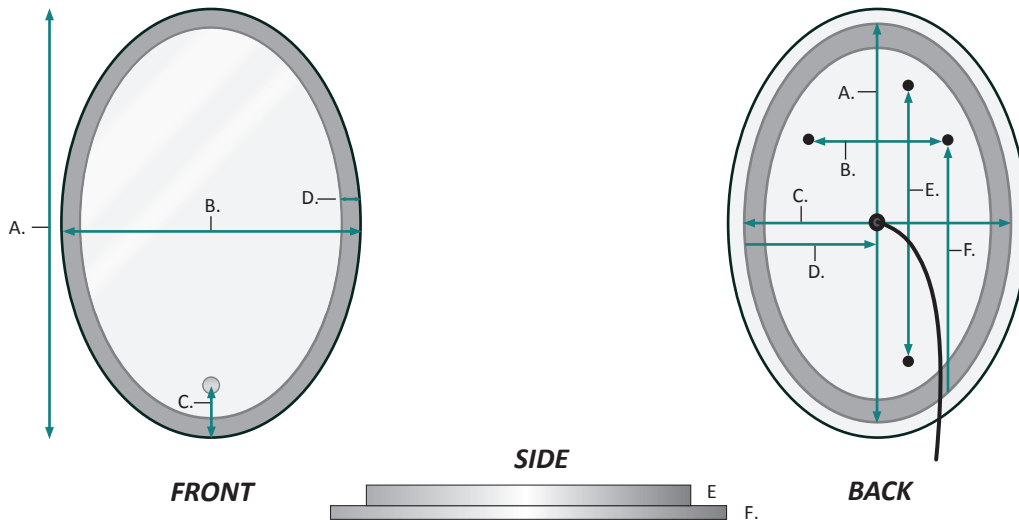

SOL 2240 Wall Mirror - Specification Sheet

Dimensions

- Height: 40"
- Width: 22"
- Depth: 1-11/16"

SKU

- Name: SOL2240
- Height: 40"
- Width: 22"
- Weight: 12lbs
- Shipping weight: 23lbs

FRONT & SIDE

MODEL	A	B	C	D	E	F
SOL2240	40	22	4-1/2	1-1/4	1-1/2	3/16

BACK

MODEL	A	B	C	D	E	F
SOL2240	24-5/8	14	16-7/16	5-1/2	22-3/8	15