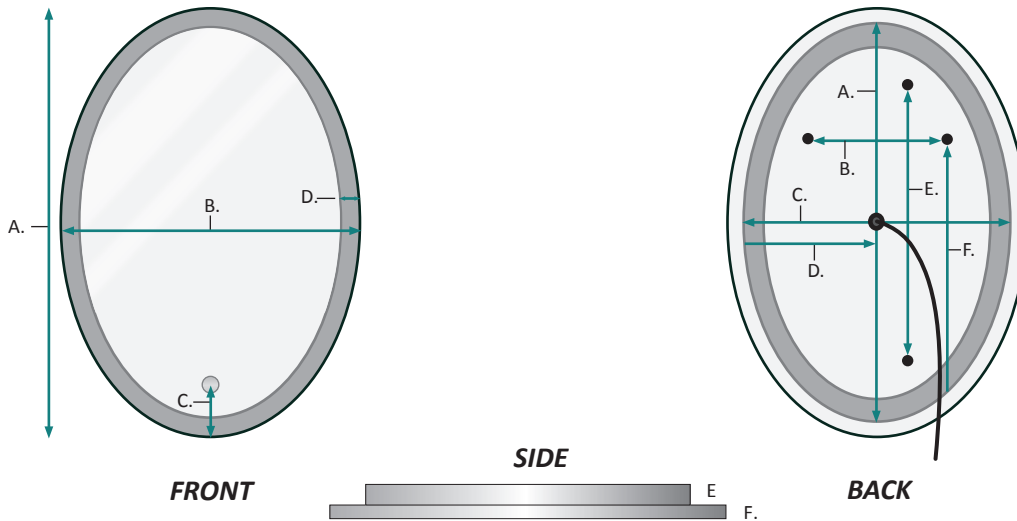

Electrical System

- 120Vac, 60Hz, 38W
- Electric Current: 0.32A
- Wattage: 38W

Model

- SOL 2030

SOL2030 Wall Mirror - Specification Sheet

Dimensions

- Height: 30"
- Width: 20"
- Depth: 1-11/16"

SKU

- Name: SOL2030
- Height: 30"
- Width: 20"
- Weight: 11lbs
- Shipping weight: 16lbs

FRONT & SIDE

MODEL	A	B	C	D	E	F
SOL2030	30	20	4-1/2	1-1/4	1-3/8	3/16

BACK

MODEL	A	B	C	D	E	F
SOL2030	26-1/2	11-3/4	16-3/4	8-1/4	21-1/2	13-1/2