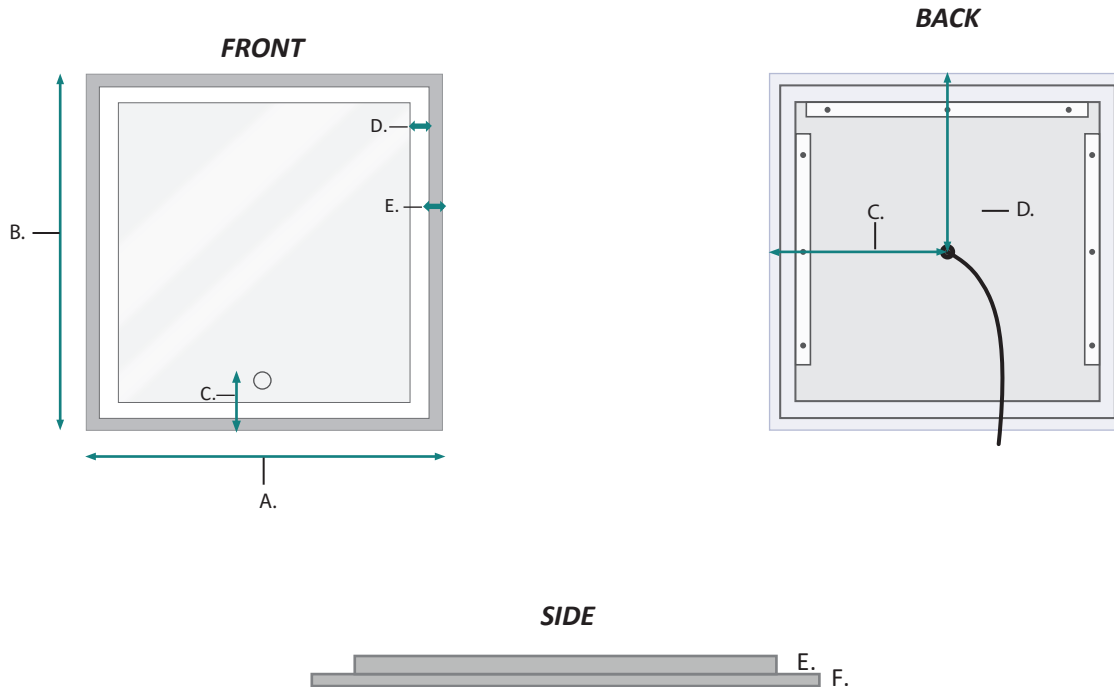

Electrical System

- 120Vac, 60Hz, 70W
- Electric Current: 0.58A
- Wattage: 70W

Model

- SOHO 3636

SOHO 3636 Wall Mirror - Specification Sheet

Dimensions

- Height: 36"
- Width: 36"
- Depth: 1-9/16"

FRONT

MODEL	A	B	C	D	E
SOHO3636	36	36	5-1/2	1-1/4	3/8

BACK & SIDE

MODEL	C	D	E	F
SOHO3636	17-7/8	17-7/8	1-3/8	3/16