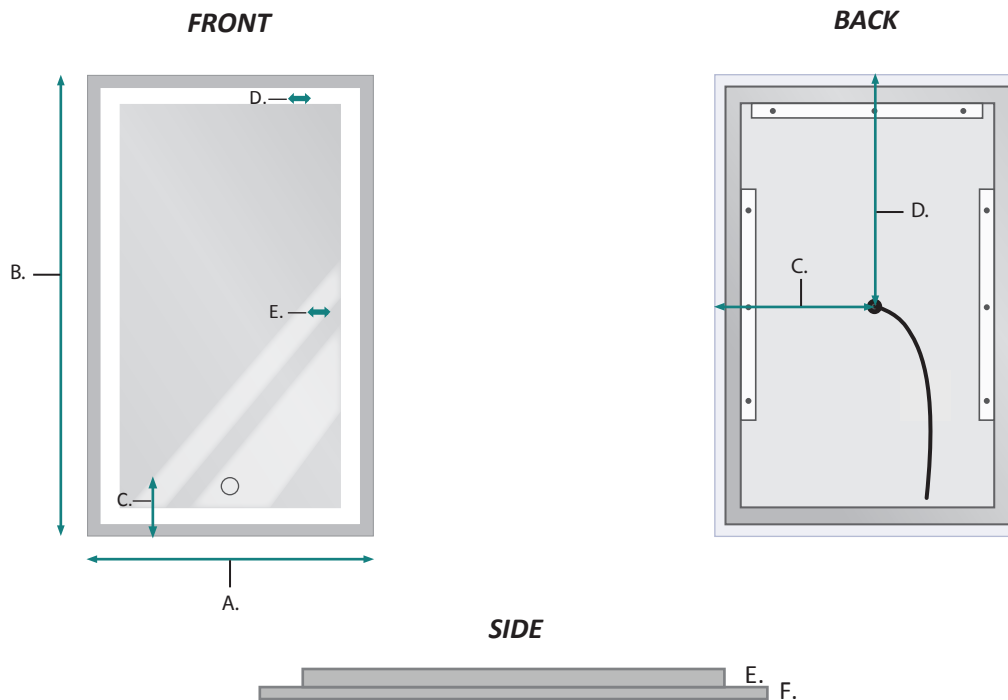

## Dimensions

## SKU:

- Height: 36"
- Width: 24"
- Depth: 1-9/16"
- Name: Soho2436
- Height: 36"
- Width: 24"
- Weight: 25lbs
- Shipping weight: 30lbs