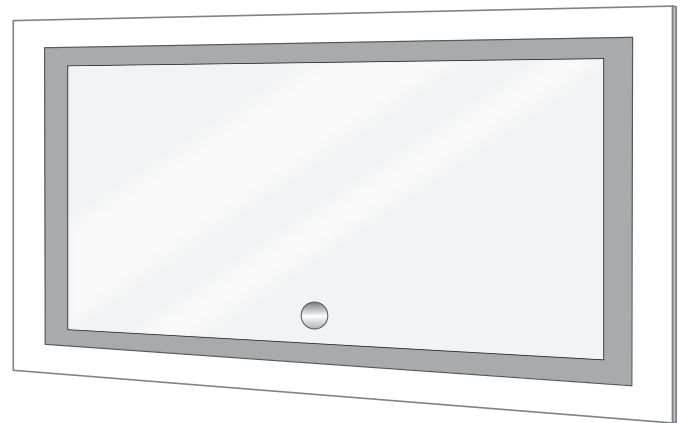

ICON 8430 Wall Mirror - Specification Sheet

Features

- Dimmable LED task lighting
- Integrated touch sensor control with memory
- Energy efficient LED lighting 5000K
- 7120 Lumens
- CRI 90+
- Integrated Defogger

Construction

- Quality polished edge mirror
- Single phase wire installation, silver backed, copper free
- Construction for surface mounting
- Includes installation hardware

Codes/Standards Applicable

- Conforms to UL Std. 962
- Cert. to CSA Std. C22.2 No.250.0-08
- ETL Intertek 5004931

Electrical System

- 120Vac, 60Hz, 78.1W
- Electric Current: 0.71A
- Wattage: 78.1W

Model

- ICON 8430

ICON 8430 Wall Mirror - Specification Sheet

Dimensions

- Height: 30"
- Width: 84"
- Depth: 1-9/16"

FRONT, BACK & SIDE