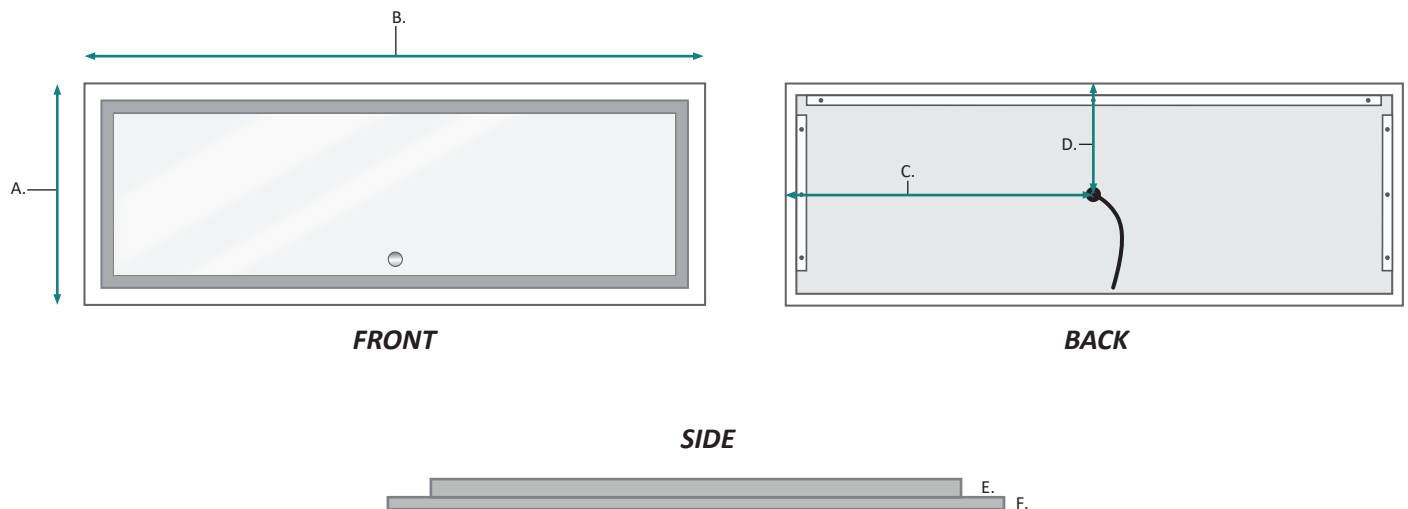

ICON 8430 Wall Mirror - Specification Sheet

Features

- Dimmable LED task lighting
- Integrated touch sensor control with memory
- Energy efficient LED lighting 5000K
- 7120 Lumens
- CRI 90+
- Integrated Defogger

Electrical System

- 120Vac, 60Hz, 78.1W
- Electric Current: 0.71A
- Wattage: 78.1W

Model

- ICON 8430

ICON 8430 Wall Mirror - Specification Sheet

Dimensions

- Height: 30"
- Width: 84"
- Depth: 1-9/16"

FRONT, BACK & SIDE

MODEL	A	B	C	D	E	F
ICON8430	30	84	41-9/16	14-3/4	1-5/16	1/4