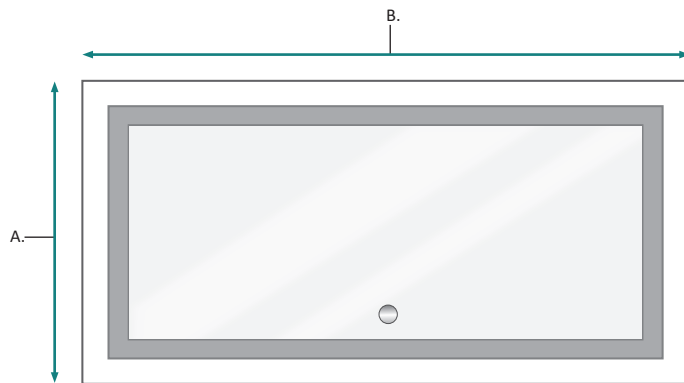

ICON 7236 Wall Mirror - Specification Sheet

Features

- Dimmable LED task lighting
- Integrated touch sensor control with memory
- Energy efficient LED lighting 5000K
- 4500 Lumens
- CRI 90+
- Integrated Defogger

Electrical System

- 120Vac, 60Hz, 107W
- Electric Current: 0.9A
- Wattage: 107W

Model

- ICON 7236

ICON 7236 Wall Mirror - Specification Sheet

Dimensions

- Height: 36"
- Width: 72"
- Depth: 1-9/16"

FRONT