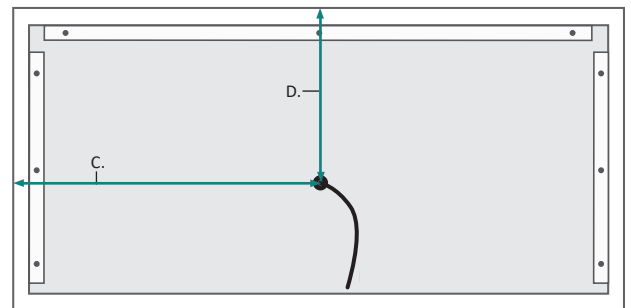

Electrical System

- 120Vac, 60Hz, 107W
- Electric Current: 0.9A
- Wattage: 107W

Model

- ICON 7236

ICON 7236 Wall Mirror - Specification Sheet

Dimensions

- Height: 36"
- Width: 72"
- Depth: 1-9/16"

FRONT