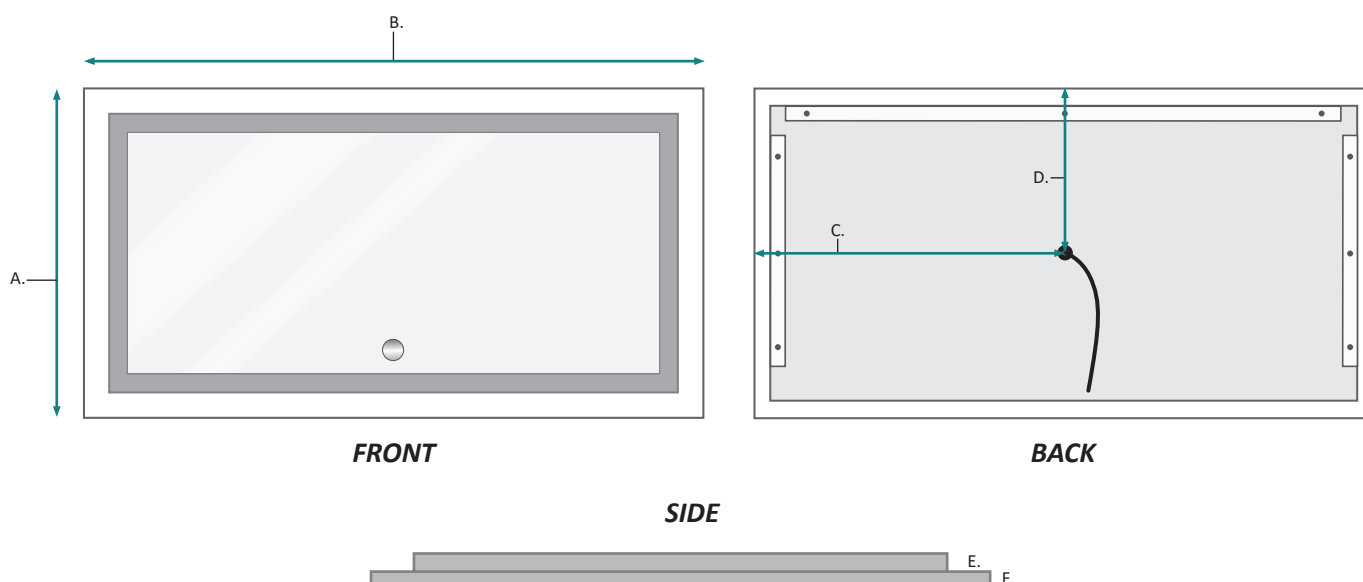

Electrical System

- 120Vac, 60Hz, 53.9W
- Electric Current: 0.49A
- Wattage: 53.9W

Model

- ICON 4824

ICON 4824 Wall Mirror - Specification Sheet

Dimensions

- Height: 24"
- Width: 48"
- Depth: 1-1/2"

FRONT, BACK & SIDE

MODEL	A	B	C	D	E	F
ICON4824	24	48	24	12	1-1/4	1/4