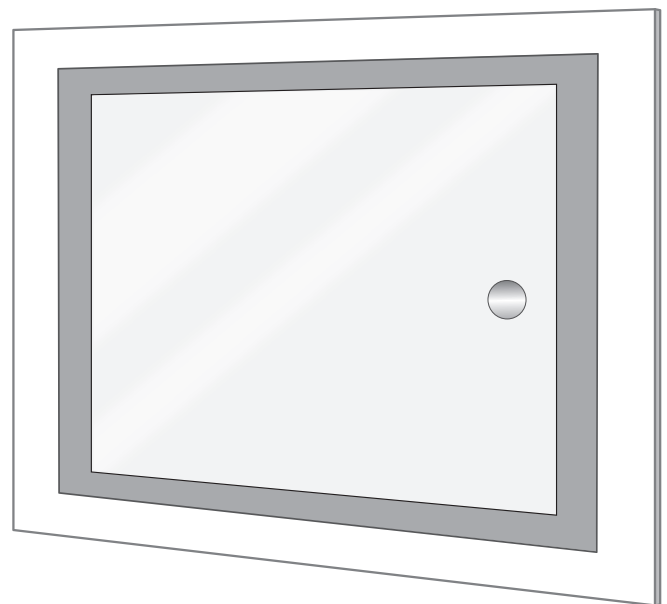

ICON 2436 Wall Mirror - Specification Sheet

Features

- Dimmable LED task lighting
- Integrated touch sensor control with memory
- Energy efficient LED lighting 5000K
- 3720 Lumens
- CRI 90+
- Integrated Defogger

Construction

- Quality polished edge mirror
- Single phase wire installation, silver backed, copper free
- Construction for surface mounting
- Includes installation hardware

Codes/Standards Applicable

- Conforms to UL Std. 962
- Cert. to CSA Std. C22.2 No.250.0-08
- ETL Intertek 5004931

Electrical System

- 120Vac, 60Hz, 50.6W
- Electric Current: 0.46A
- Wattage: 50.6W

Model

- ICON 2436

ICON 2436 Wall Mirror - Specification Sheet

Dimensions

- Height: 24"
- Width: 36"
- Depth: 1-9/16"

FRONT, BACK & SIDE