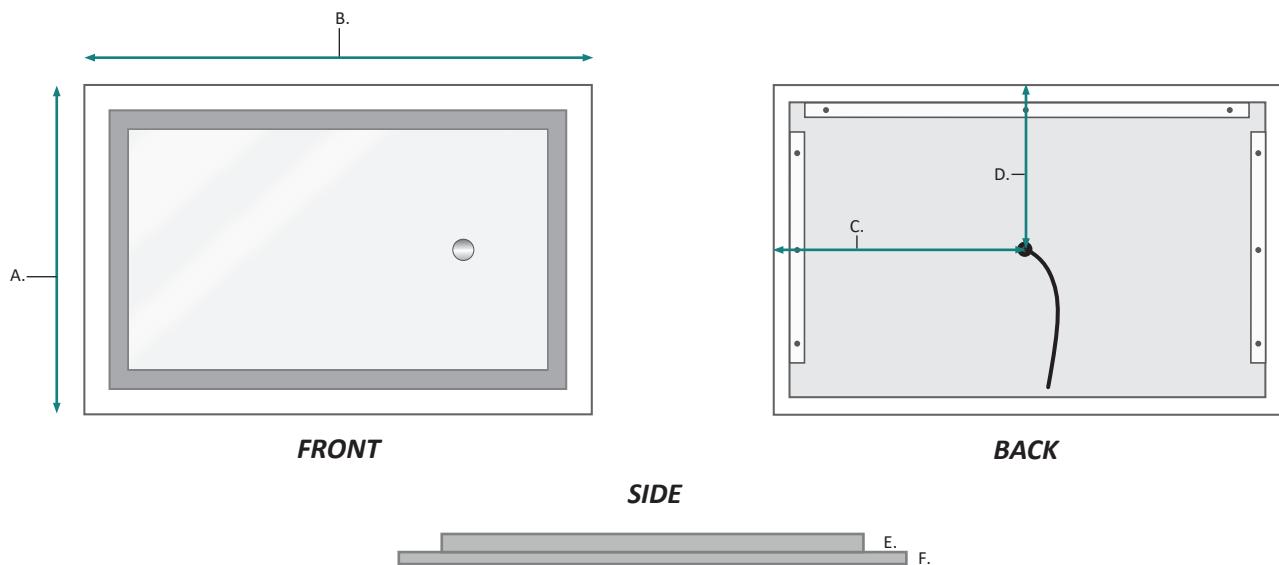

ICON 2436 Wall Mirror - Specification Sheet

Features

- Dimmable LED task lighting
- Integrated touch sensor control with memory
- Energy efficient LED lighting 5000K
- 3720 Lumens
- CRI 90+
- Integrated Defogger

Electrical System

- 120Vac, 60Hz, 50.6W
- Electric Current: 0.46A
- Wattage: 50.6W

Model

- ICON 2436

ICON 2436 Wall Mirror - Specification Sheet

Dimensions

- Height: 24"
- Width: 36"
- Depth: 1-9/16"

FRONT, BACK & SIDE

MODEL	A	B	C	D	E	F
ICON2436	24	36	17-7/8	9-5/8	1-3/8	3/16