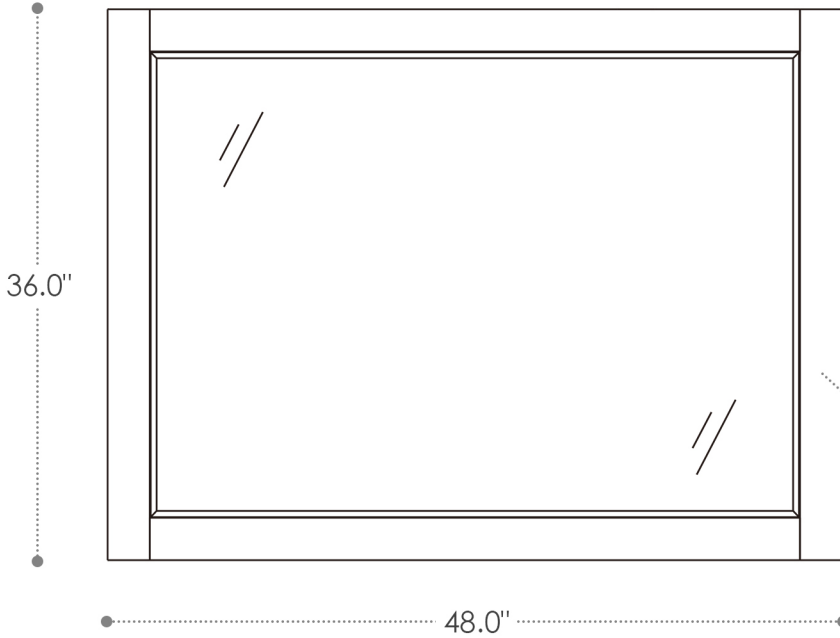

## Sutton

48"W x 36"H

Wood Mirror

48.0W×0.9D×36.0H inches

## INSTALLATION SPECIFICATION

SKU	541048-MIR-RG		
Product Title	Sutton 48"W x 36"H Wood Mirror		
Overall Dimensions	48 in W x 0.9 in D x 36 in H		
Materials	Solid wood and long-lasting plywood		
Color	Royal Green	Shape	Rectangle
Installation Type	Wall mounted	Net Weight(lbs)	37.5
Glass Thickness	0.9 inch	Orientation	Horizontal
Assembly Required	No	Mounting Bracket	Yes

All measurements are approximate. Measurements may vary +/-1/2".