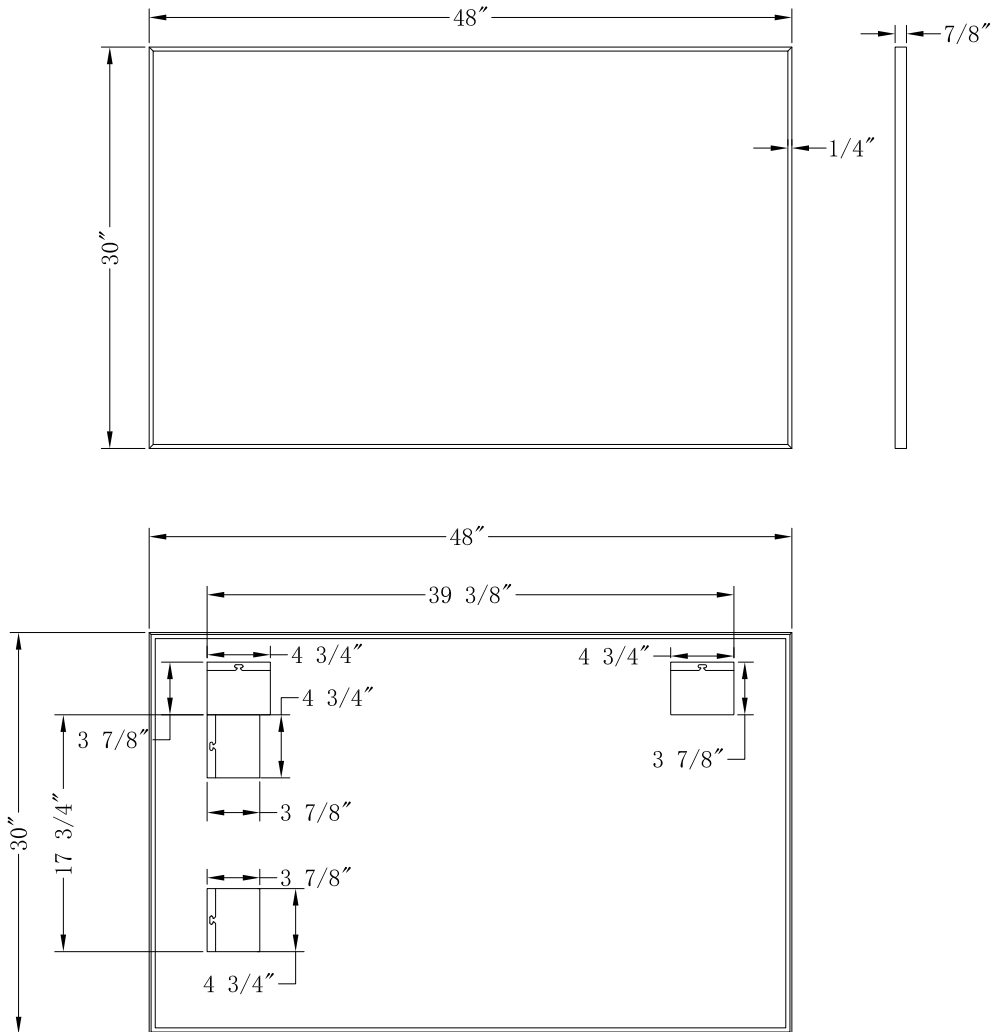

# INSTALLATION SPECIFICATION

Model No.	755048-MIR-BF
Description	Bathroom Mirror
Overall Dimensions	W48"xH30"x D7/8"
Net weight(LBS)	25.5
Mount Type	Wall Mounted
Orientation	Horizontal and Vertical

All measurements are approximate. Measurements may vary +/-1/2".

## 48"x30"

Bathroom Mirror

**ALTAIR**