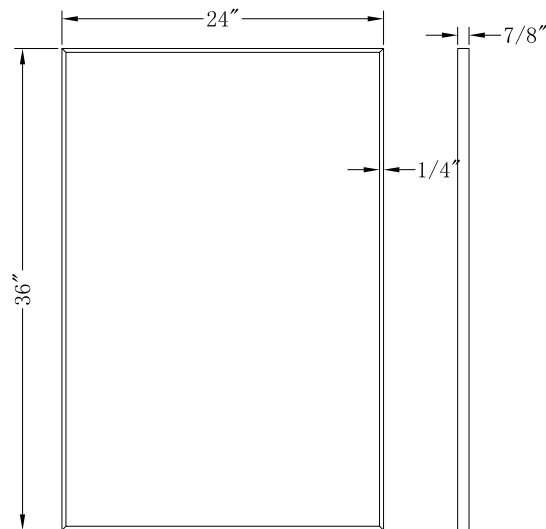

# INSTALLATION SPECIFICATION

Model No.	755024-MIR-BF
Description	Bathroom Mirror
Overall Dimensions	W24"xH36"x D7/8"
Net weight(LBS)	15.3
Mount Type	Wall Mounted
Orientation	Horizontal and Vertical

All measurements are approximate. Measurements may vary +/-1/2".

## 24"x36"

Bathroom Mirror

**ALTAIR**