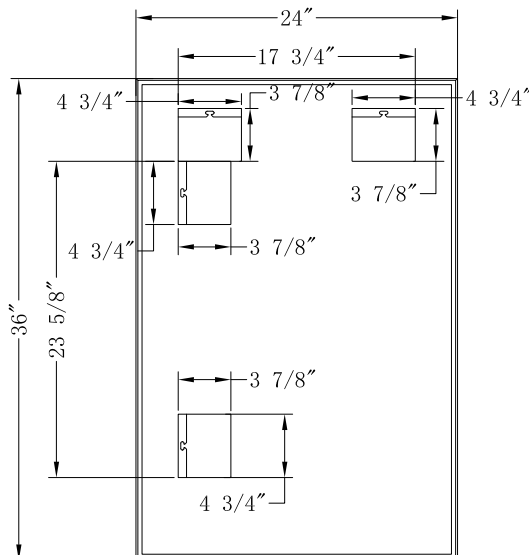

# INSTALLATION SPECIFICATION

Model No.	755024-MIR-BF
Description	Bathroom Mirror
Overall Dimensions	W24"xH36"x D7/8"
Net weight(LBS)	15.3
Mount Type	Wall Mounted
Orientation	Horizontal and Vertical

All measurements are approximate. Measurements may vary +/-1/2".

## 24"x36"

Bathroom Mirror

**ALTAIR**