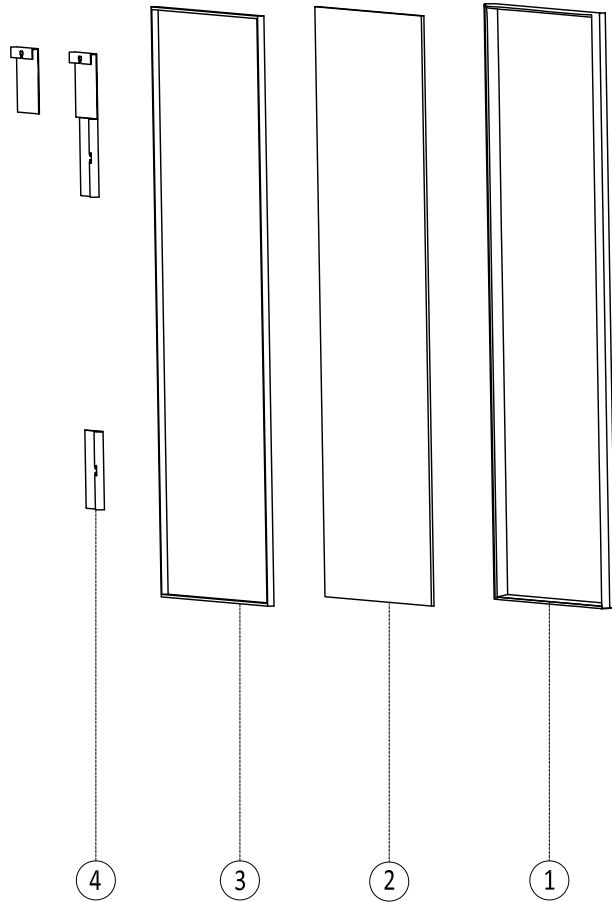

ALTAIR
FASHION BATHROOM LIFE

Installation Manual for Bathroom Mirror

(Suitable for the products installation by hanging bar or hardy hold)

755024-MIR-BF 755048-MIR BF

755024-MIR-GF 755048-MIR-GF

Exploded view

Part	Description
1	Aluminum Frame
2	Mirror
3	EVA
4	Hanging Bracket

Hanging bar Installation Manual (Instruction for LED bathroom mirror)

parts list

M4 screw

D6 expansion screw

Aluminum hanging bar

Installation tools (as shown below)