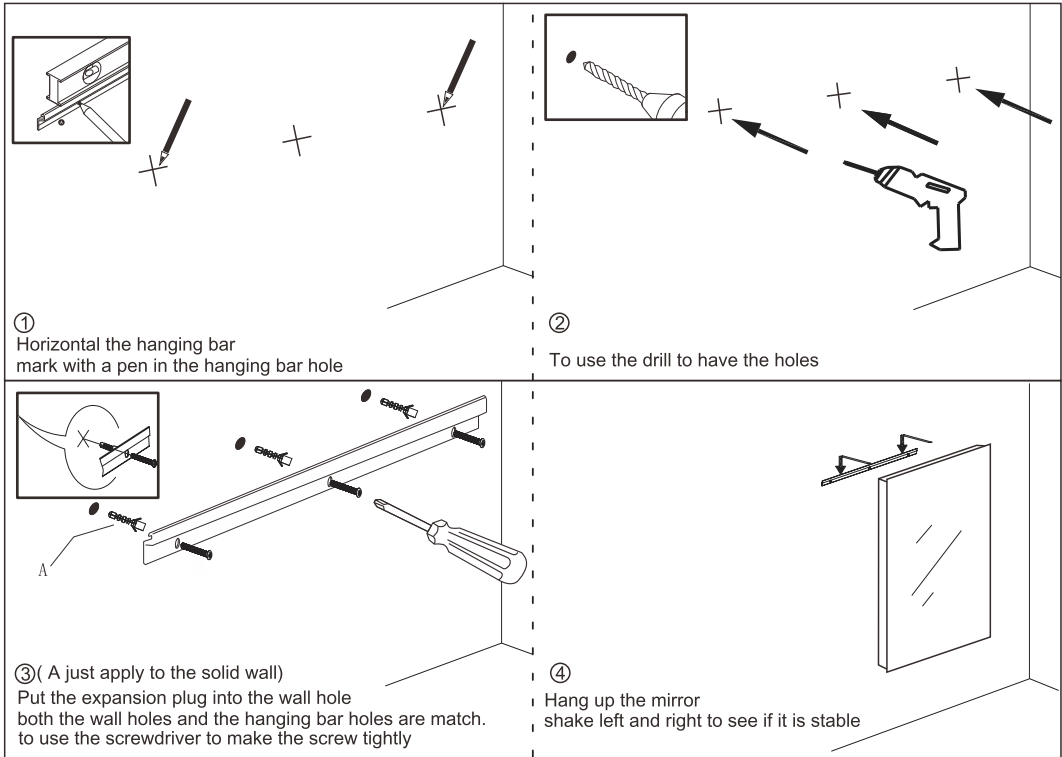

ALTAIR
FASHION BATHROOM LIFE

Installation Manual for Bathroom Mirror

(Suitable for the products installation by hanging bar or hardy hold)

755024-MIR-BF 755048-MIR BF

755024-MIR-GF 755048-MIR-GF

Exploded view

Part	Description
1	Aluminum Frame
2	Mirror
3	EVA
4	Hanging Bracket

Hanging bar Installation Manual (Instruction for LED bathroom mirror)

parts list

M4 screw

D6 expansion screw

Aluminum hanging bar

Installation tools (as shown below)

Flexible rule

Leveling instrument

Churn drill

Screwdriver

Hammer

Warm tips:

- 1、 Please do not use,if the product have any broken.
- 2、 During operation,never put hard and sharp materials directly against the mirror surface.