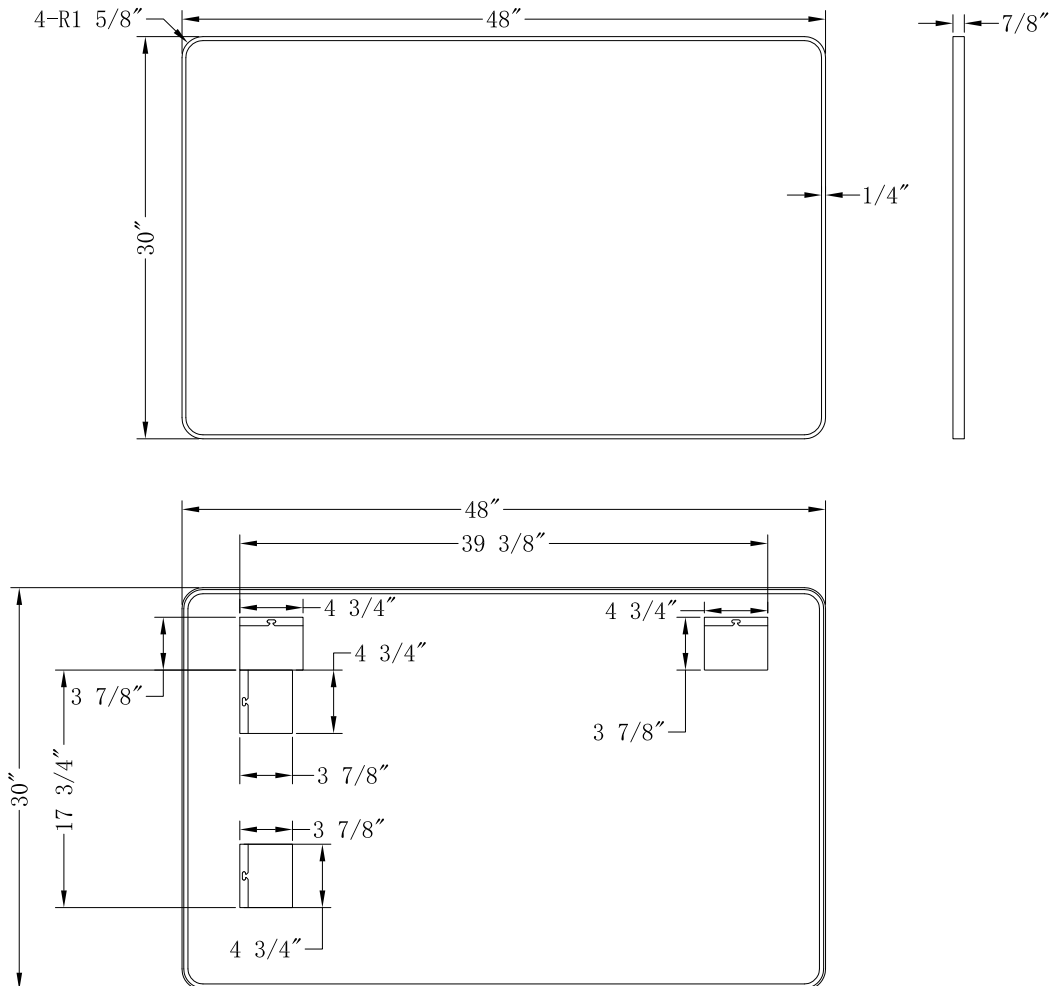

INSTALLATION SPECIFICATION

Model No.	754048-MIR-BF
Description	Bathroom Mirror
Overall Dimensions	48"x30"x 7/8"
Net weight(LBS)	25.5
Mount Type	Wall Mounted
Orientation	Horizontal and Vertical

All measurements are approximate. Measurements may vary +/-1/2".

Nettuno

48"x30"

Bathroom Mirror

ALTAIR