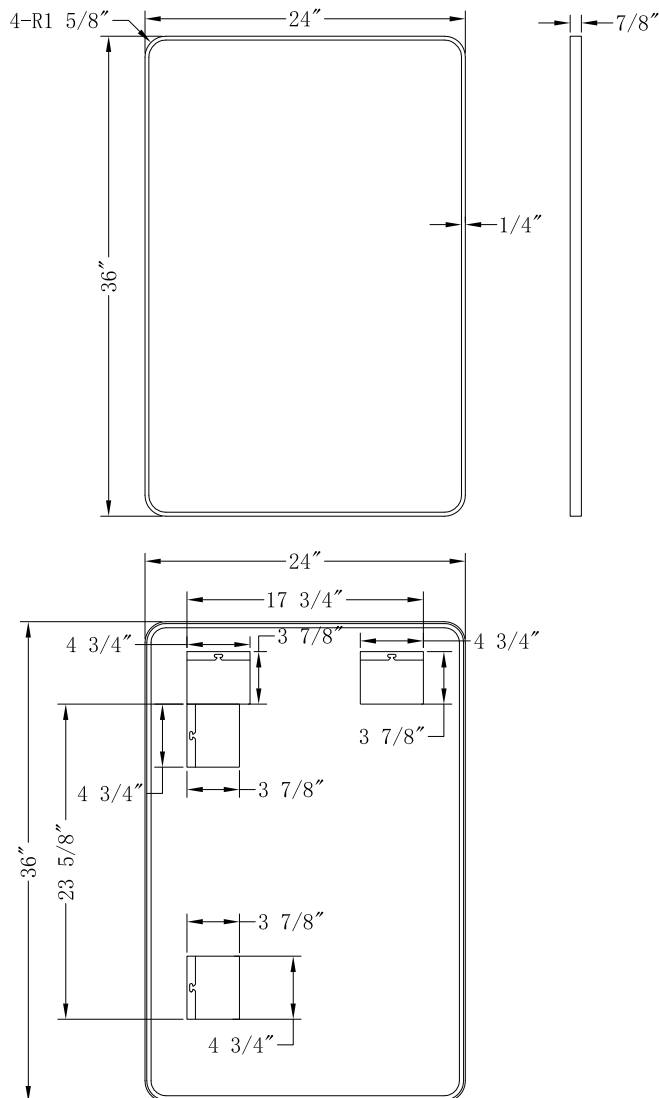

INSTALLATION SPECIFICATION

Model No.	754024-MIR-BF
Description	Bathroom Mirror
Overall Dimensions	W24"xH36"x D7/8"
Net weight(LBS)	15.3
Mount Type	Wall Mounted
Orientation	Horizontal and Vertical

All measurements are approximate. Measurements may vary +/-1/2".

Nettuno

24"x36"

Bathroom Mirror

ALTAIR