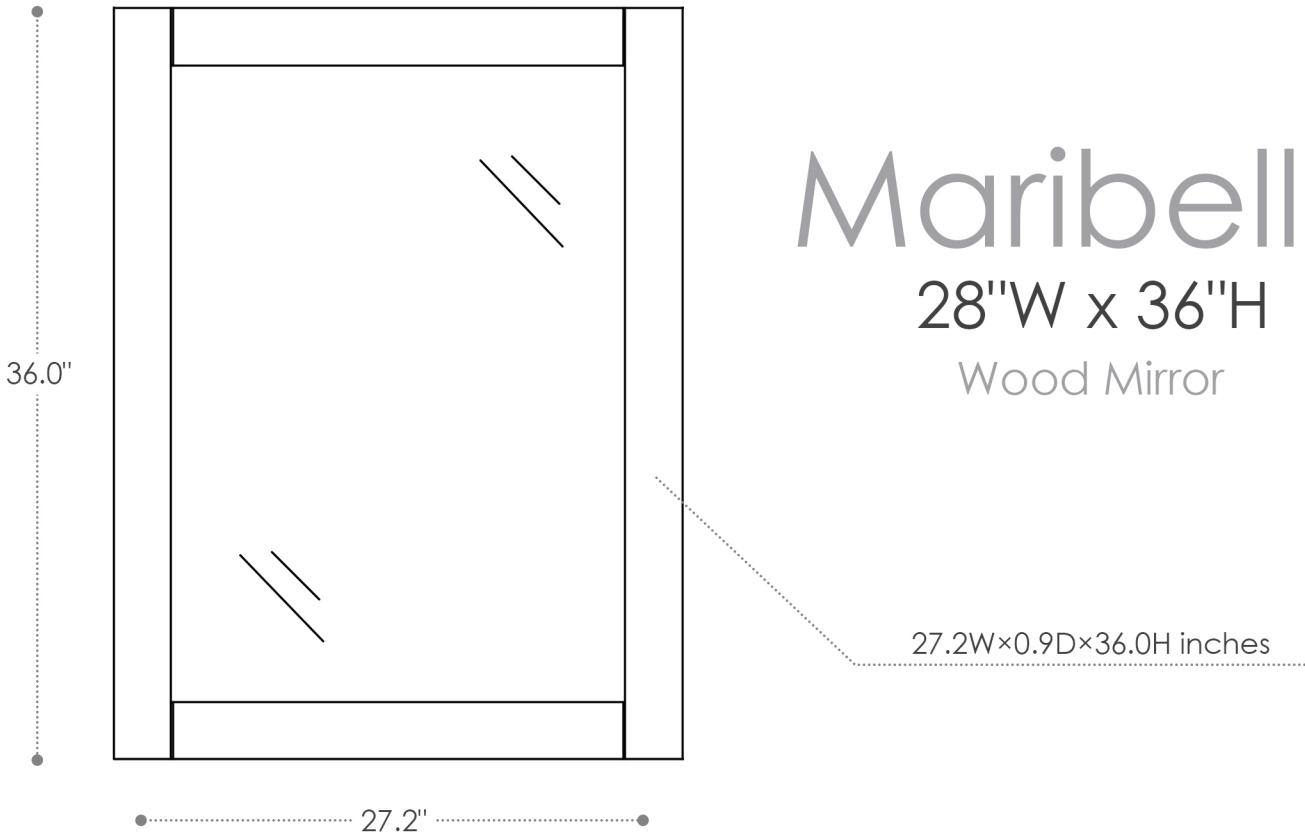

## Maribella

28"W x 36"H

Wood Mirror

## INSTALLATION SPECIFICATION

SKU	535030-MIR-CB		
Product Title	Maribella 28"W x 36"H Wood Mirror		
Overall Dimensions	27.2 in W x 0.9 in D x 36 in H		
Materials	Solid wood and long-lasting plywood		
Color	Classical Blue	Shape	Rectangle
Installation Type	Wall mounted	Net Weight(lbs)	19.9
Glass Thickness	0.9 inch	Orientation	Vertical
Assembly Required	No	Mounting Bracket	Yes

All measurements are approximate. Measurements may vary +/-1/2".