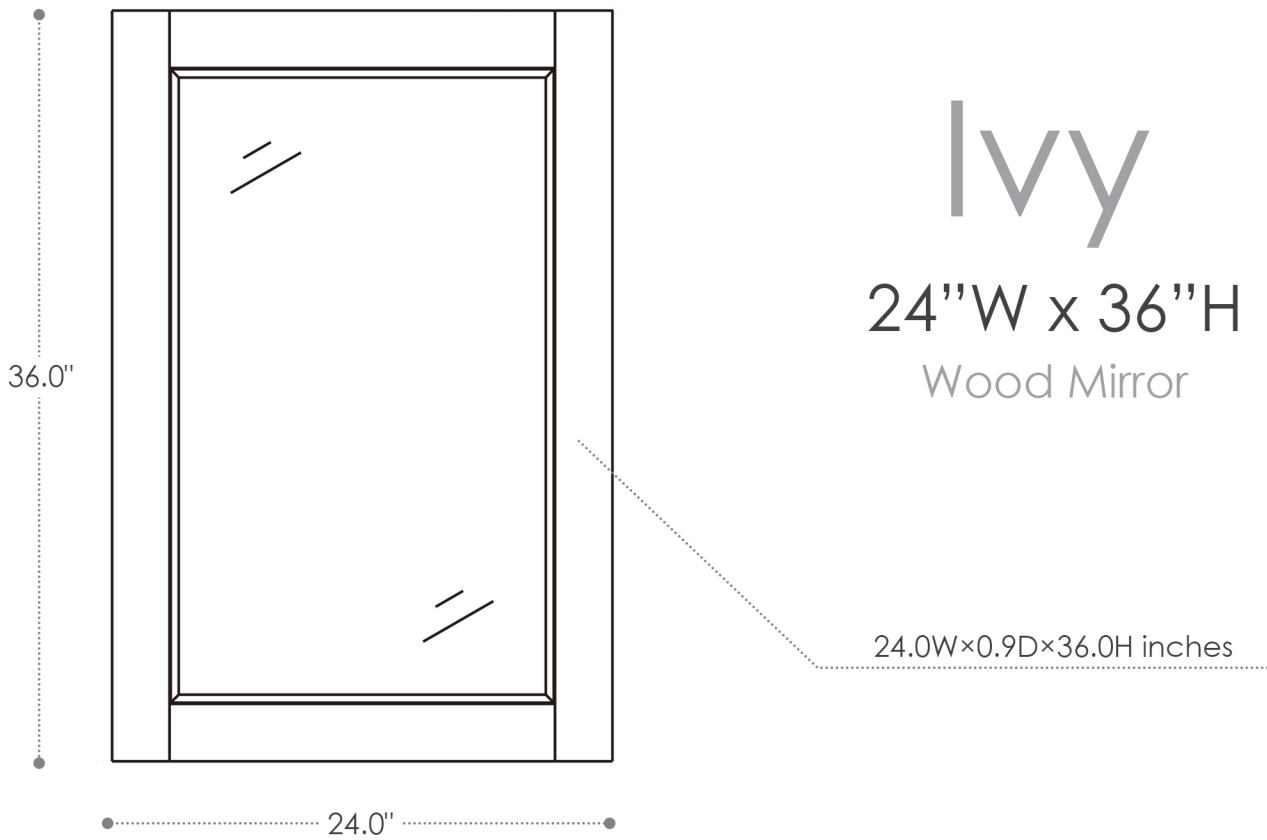

## INSTALLATION SPECIFICATION

SKU	531024-MIR-WH		
Product Title	Ivy 24"W x 36"H Wood Mirror		
Overall Dimensions	24 in W x 0.9 in D x 36 in H		
Materials	Solid wood and long-lasting plywood		
Color	White	Shape	Rectangle
Installation Type	Wall mounted	Net Weight(lbs)	17
Glass Thickness	0.9 inch	Orientation	Vertical
Assembly Required	No	Mounting Bracket	Yes

All measurements are approximate. Measurements may vary +/- 1/2".