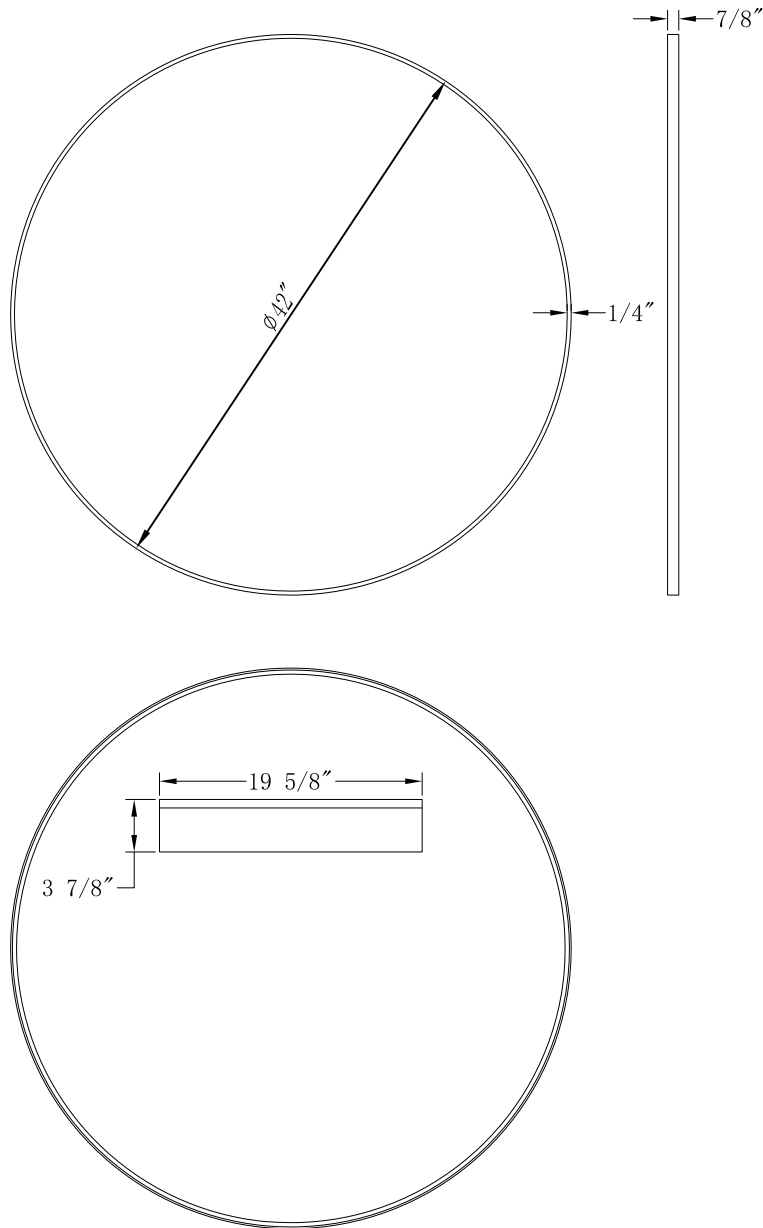

INSTALLATION SPECIFICATION

Model No.	752042-MIR-BF
Description	Bathroom Mirror
Overall Dimensions	Ø42" x D7/8"
Net weight(LBS)	24.7
Mount Type	Wall Mounted
Orientation	Vertical

All measurements are approximate. Measurements may vary +/-1/2".

Liceo

Ø42" Bathroom Mirror

ALTAIR