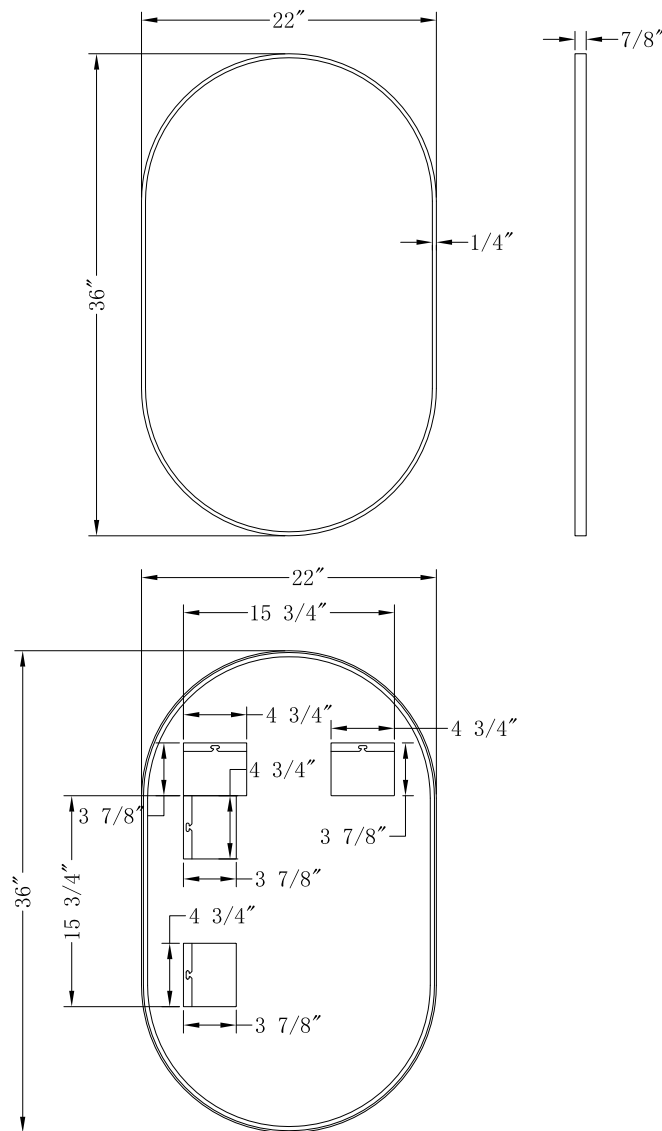

# INSTALLATION SPECIFICATION

Model No.	757036-MIR-BF
Description	Bathroom Mirror
Overall Dimensions	W22"xH36"x D7/8"
Net weight(LBS)	12.3
Mount Type	Wall Mounted
Orientation	Horizontal and Vertical

All measurements are approximate. Measurements may vary +/-1/2".

## 22"x36"

Bathroom Mirror

**ALTAIR**