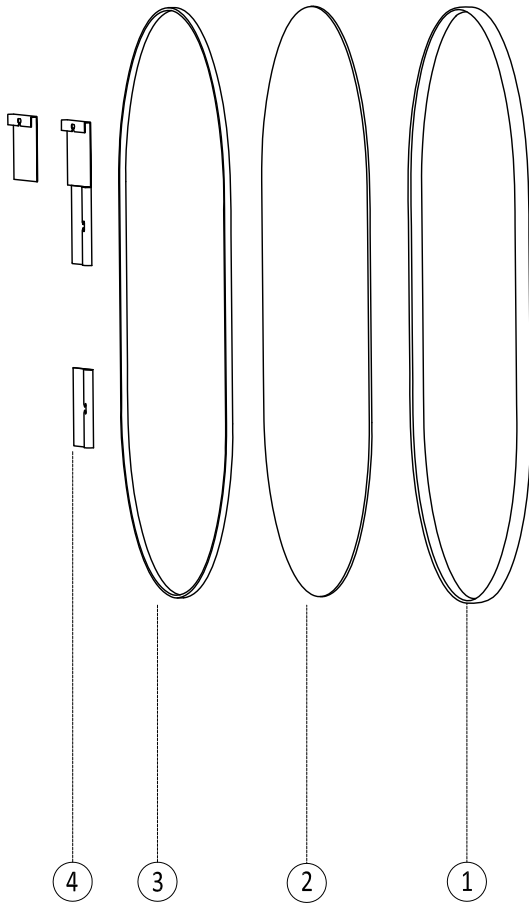

# **Installation Manual for Bathroom Mirror**

---

(Suitable for the products installation by hanging bar or hardy hold)

757036-MIR-BF 757036-MIR-GF

# Exploded view

Part	Description
1	Aluminum Frame
2	Mirror
3	EVA
4	Hanging Bracket

# Hanging bar Installation Manual (Instruction for LED bathroom mirror)

## parts list

M4 screw

D6 expansion screw

Aluminum hanging bar