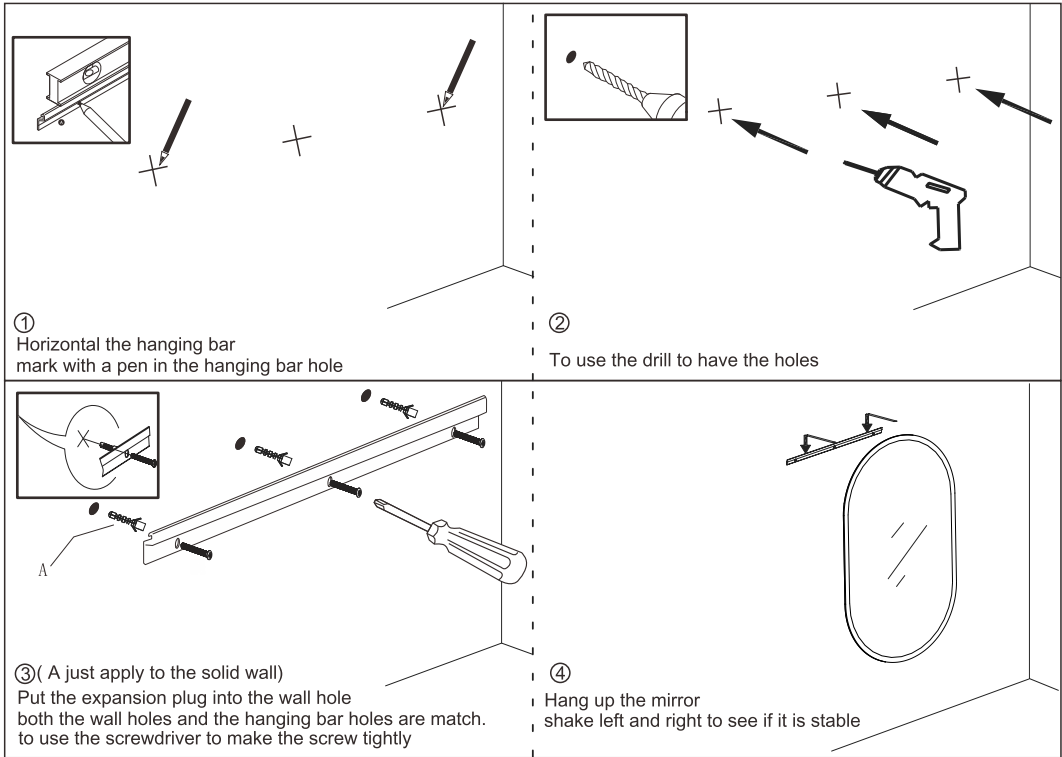

Hanging bar Installation Manual (Instruction for LED bathroom mirror)